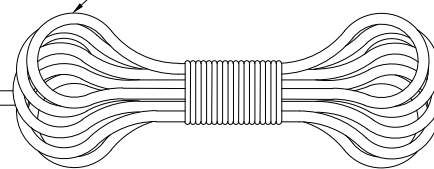

DATE : 2023 / 05 / 26

REV	DATE	SCALE
X		1 :1
		DESIGNED BY
		RD

APPROVED BY	DATE

SIDE VIEW

TOP VIEW

CLEAR PLASTIC PLUG COVER

8' BLACK CORD W/45° FLAT PLUG

RJ11 PLUG

FRONT VIEW

10' PHONE CABLE