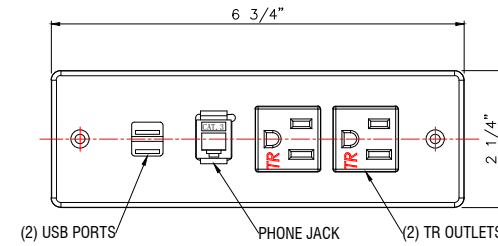

DATE : 2023 / 05 / 26

REV	DATE	SCALE
X		1 :1
		DESIGNED BY
		RD

APPROVED BY	DATE

SIDE VIEW

TOP VIEW

CLEAR PLASTIC PLUG COVER

8' BLACK CORD W/45° FLAT PLUG

RJ11 PLUG