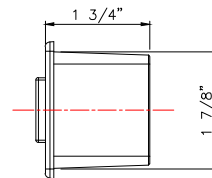

535 PRINCELAND COURT
 CORONA CA 92879
 P: 951.340.2475
 JSASSOCIATES.COM

PRODUCT ID

JA11

ITEM NO.: JA11

ITEM NAME: POWER OUTLET

DIM: 6-3/4"L x 2-1/4"W x 1-3/4"D

QTY: /// EA

MATERIAL: PLASTIC

DATE : 2023 / 05 / 26

REV	DATE	SCALE
X		1 :1
		DESIGNED BY
		RD

APPROVED BY	DATE

SIDE VIEW

TOP VIEW

CLEAR PLASTIC PLUG COVER

8' BLACK CORD W/45° FLAT PLUG

RJ11 PLUG