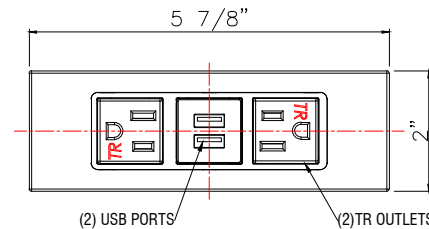

DATE : 2023 / 05 / 26

REV	DATE	SCALE
X		1 :1
		DESIGNED BY
		RD

APPROVED BY	DATE

SIDE VIEW

TOP VIEW

FRONT VIEW