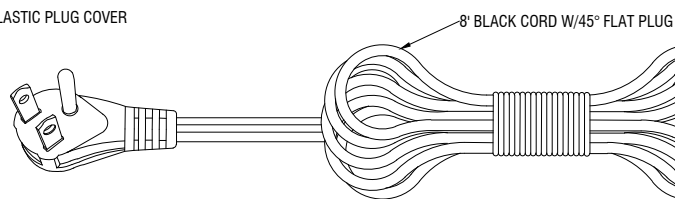

535 PRINCELAND COURT
 CORONA CA 92879
 P: 951.340.2475
 JSASSOCIATES.COM

PRODUCT ID

JA12

ITEM NO.: JA12

ITEM NAME: POWER OUTLET

DIM: 5-7/8"L x 2"W x 1-7/8"D

QTY: /// EA

MATERIAL: PLASTIC

DATE : 2023 / 05 / 26

REV	DATE	SCALE
X		1 :1
		DESIGNED BY
		RD

APPROVED BY	DATE

SIDE VIEW

TOP VIEW

FRONT VIEW