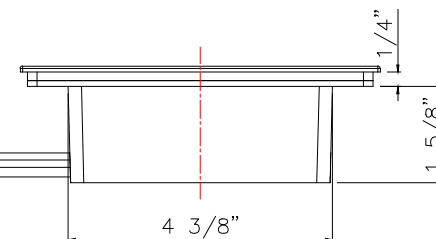

DATE : 2023 / 05 / 26

REV	DATE	SCALE
X		1 :1
		DESIGNED BY
		RD

APPROVED BY	DATE

SIDE VIEW

TOP VIEW

FRONT VIEW