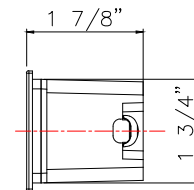

535 PRINCELAND COURT
 CORONA CA 92879
 P: 951.340.2475
 JSASSOCIATES.COM

PRODUCT ID

JA12

ITEM NO.: JA12

ITEM NAME: POWER OUTLET

DIM: 5-7/8"L x 2"W x 1-7/8"D

QTY: /// EA

MATERIAL: PLASTIC

DATE : 2023 / 05 / 26

REV	DATE	SCALE
X		1 :1
		DESIGNED BY
		RD

APPROVED BY	DATE

SIDE VIEW

TOP VIEW

FRONT VIEW