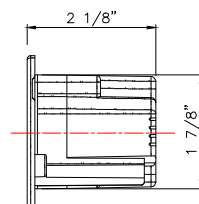

535 PRINCELAND COURT
CORONA CA 92879
P: 951.340.2475
JSASSOCIATES.COM

PRODUCT ID

JA19A

ITEM NO.: JA19A

ITEM NAME: POWER OUTLET

DIM: 5-7/8"L x 2-1/2"W x 2-1/8"D

QTY: /// EA

MATERIAL: PLASTIC

DATE : 2023 / 05 / 26

REV	DATE	SCALE
X		1 :1
		DESIGNED BY
		RD

APPROVED BY	DATE

SIDE VIEW

TOP VIEW

FRONT VIEW