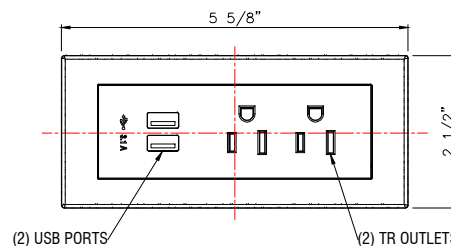

DATE : 2023 / 05 / 26

REV	DATE	SCALE
X		1 :1
		DESIGNED BY
		RD

APPROVED BY	DATE

SIDE VIEW

TOP VIEW

FRONT VIEW