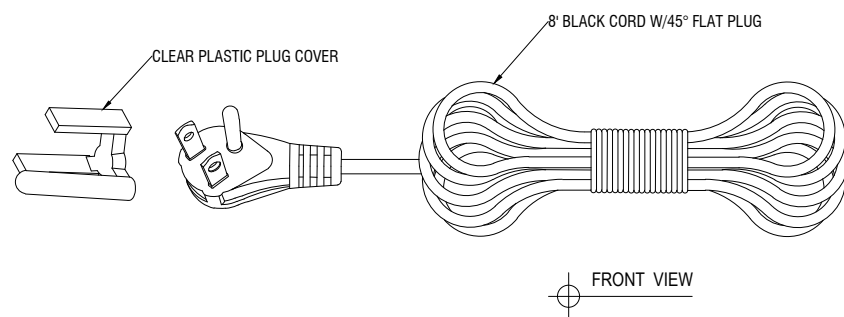

535 PRINCELAND COURT
CORONA CA 92879
P: 951.340.2475
JSASSOCIATES.COM

PRODUCT ID

JA25A

ITEM NO.: JA25A

ITEM NAME: POWER OUTLET

DIM: 7-1/2"L x 2"W x 1-7/8"D

QTY: /// EA

MATERIAL: PLASTIC

FINISH: BLACK

///

///

MISC. :

UL or ETL LISTED.

///

///

///

DATE : 2023 / 05 / 26

REV	DATE	SCALE
X		1 : 1
		DESIGNED BY
		RD

APPROVED BY	DATE

FRONT VIEW