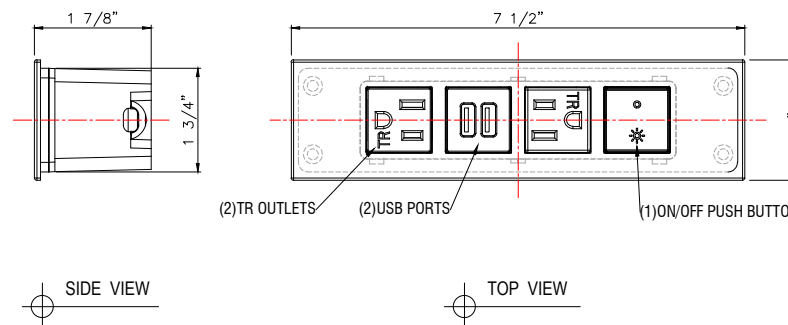

DATE : 2023 / 05 / 26

REV	DATE	SCALE
X		1 : 1
		DESIGNED BY
		RD

APPROVED BY	DATE

(2)TR OUTLETS (2)USB PORTS (1)ON/OFF PUSH BUTTON