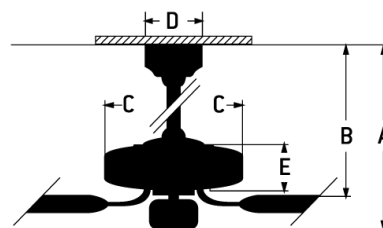

- Standard Pull Chain Speed Control
- Custom Reversible Laval 44 Blades Included Brushed Nickel/Maple
- Dual Mount (Flat or Angled Ceiling up to 23°)
- Suitable for Indoor only
- Integrated 18 Watt LED Light Kit (Dimmable)
- Standard, 3-Speed Reversible Motor
- 6 inch Downrod Included
- JA8/Title24 Compliant
- Energy Guide 2947 CFM, High Speed 4279 CFM

Specs

Blade Sweep Opt (in.)	44
Blades	4
Blade Pitch (deg)	14
Motor Size (MM)	153x15
Amps at High Speed	0.46
Watts (Hi Speed)	55.81
Energy Guide Watts	35
Energy Guide CFM	2947
Energy Guide CFM_Watts	84
Energy Guide Est. Yearly	10
Energy Cost	
High Speed (CFM)	4279
Low Speed (CFM)	1439
Shipping Weight (lbs.)	18.50
Carton Size (CU FT)	2.09
Bulb CCT	3000
Bulb Wattage	18
CRI	90
Light Kit Options	Integrated
Lumens	1195
Mounting Location	Indoor
Shipping Weight (lbs.)	18.70
UPS Oversized	No
Warranty	Limited Lifetime Warranty

Dimensions

A:	15.34
B:	11.82
C:	10.75
D:	5.85
E:	9.02
F: w/ Light Kit	8.85
G:	5.40
Downrod Length (in.)	6

Craftmade • PO Box 612024 • Dallas, TX • 75261 • • • © 2024 All Rights Reserved