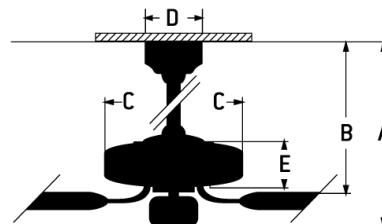

CRAFTMADE™

Laval 52 Indoor Ceiling Fan - LAV52xxx4LK-LED

Laval 52 Ceiling Fan (Blades Included)

Color

The versatile Laval 52" ceiling fan with a 3-speed, reversible motor with reversible custom blades and integrated dimmable LED light is designed to fit any space. With the selection of finishes available, Laval is an easy decision.

- Standard Pull Chain Speed Control
- Custom Reversible Laval 52 Blades Included Brushed Nickel/Maple
- Dual Mount (Flat or Angled Ceiling up to 23°)
- Suitable for Indoor only
- Integrated 18 Watt LED Light Kit (Dimmable)
- Heavy-Duty, 3-Speed Reversible Motor
- 6 inch Downrod Included
- JA8/Title24 Compliant
- Energy Guide 3862 CFM, High Speed 5494 CFM

Specs

Blade Sweep Opt (in.)	52
Blades	4
Blade Pitch (deg)	14
Motor Size (MM)	172x17
Amps at High Speed	0.62
Watts (Hi Speed)	74.91
Energy Guide Watts	46
Energy Guide CFM	3862
Energy Guide CFM_Watts	85
Energy Guide Est. Yearly	13
Energy Cost	
High Speed (CFM)	5494
Low Speed (CFM)	2012
Carton Size (CU FT)	2.07
Bulb CCT	3000
Bulb Wattage	18
CRI	90
Light Kit Options	Integrated
Lumens	1195
Mounting Location	Indoor
Shipping Weight (lbs.)	21.10
UPS Oversized	No
Warranty	Limited Lifetime Warranty

Dimensions

A:	15.34
B:	11.82
C:	10.75
D:	5.85
E:	9.02
Downrod Length (in.)	6

Craftmade • PO Box 612024 • Dallas, TX • 75261 • • • © 2024 All Rights Reserved