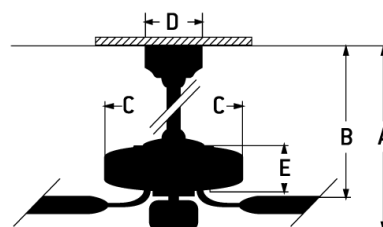

- Two options to Control fan: Included WIDC-CCT Handheld Control or Wi-Fi enabled Smart by Bond to use with most smart phones and devices
- Custom Levy Polycarbonate Blades Included
- Dual Mount (Flat or Angled Ceiling up to 23°, Slope Mount with SMA180XXX adapter only-Sold Separately)
- Indoor Rated
- Integrated 32 Watt LED Light Ring (Dimmable)
- Energy Saving, 6-Speed Reversible DC Motor
- 6 inch Downrod Included
- Energy Guide 825 CFM, High Speed 1368 CFM

### Specs

Blade Sweep Opt (in.)	19
Blades	4
Blade Pitch (deg)	14
Motor Size (MM)	153x10
Amps at High Speed	0.12
Watts (Hi Speed)	8.22
Energy Guide Watts	9
Energy Guide CFM	825
Energy Guide CFM_Watts	94
Energy Guide Est. Yearly	2
Energy Cost	
High Speed (CFM)	1368
Low Speed (CFM)	221
Carton Size (CU FT)	3.45
Bulb CCT	3000/4000/5000
Bulb Wattage	32
CRI	80
Light Kit Options	Integrated

### Dimensions

A:	19.70
B:	17.53
C:	6.08
D:	5.83
E:	4.17
Downrod Length (in.)	6

<b>Lumens</b>	1526
<b>Mounting Location</b>	Indoor
<b>Shipping Weight (lbs.)</b>	21.61
<b>UPS Oversized</b>	No
<b>Warranty</b>	Limited Lifetime Warranty