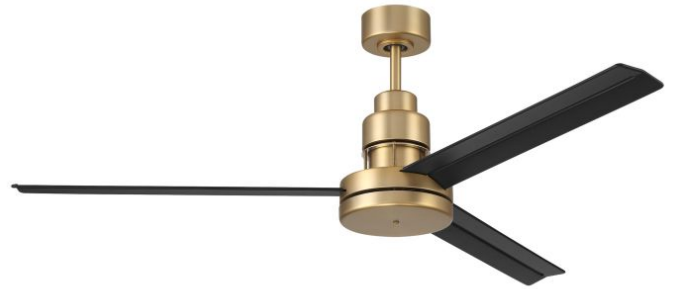

## Mondo 54 Indoor Ceiling Fan - MND54SBFB3

54" Mondo in Satin Brass w/ Flat Black Blades

A picture of modern design, the functional minimalism of the Mondo 54" ceiling fan is also a product of advanced engineering. The powerful, 6-speed, reversible motor combine with the unique aileron design of the three long, graceful blades move air with remarkable efficiency. Light kit optional(Sold Separately).

- IDC Remote and Wall Controls Included
- Custom Mondo 54" Aluminum Blades Included Flat Black
- Dual Mount (Flat or Angled Ceiling up to 23°)
- Indoor Rated
- Light Kit Optional (Not Included)
- Energy Saving, 6-Speed Reversible DC Motor
- 6 inch Downrod Included
- Energy Guide 3857 CFM, High Speed 6000 CFM

### Specs

Blade Sweep Opt (in.)	54
Blades	3
Blade Pitch (deg)	13
Motor Size (MM)	125x30
Amps at High Speed	0.43
Watts (Hi Speed)	31.30
Energy Guide Watts	21
Energy Guide CFM	3857
Energy Guide CFM_Watts	185
Energy Guide Est. Yearly	6
Energy Cost	
High Speed (CFM)	6000
Low Speed (CFM)	1429.36
Carton Size (CU FT)	1.73
Light Kit Options	OptionalNotIncluded
Mounting Location	Indoor
Shipping Weight (lbs.)	14.40
UPS Oversized	No
Warranty	Limited Lifetime Warranty
Blade Finish	Flat Black
Finish	Satin Brass-Flat Black

### Dimensions

A:	14.40
A: 2nd DR w/o Light	14.40
B:	12.50
C:	4.92
D:	5.12
E:	9.26
Downrod Length (in.)	6