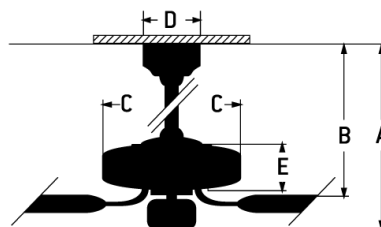

- Two options to Control fan: Included WIDC-CCT Handheld Control or Wi-Fi enabled Smart by Bond to use with most smart phones and devices
- Custom Mondo 80 Aluminum Blades Included
- Dual Mount (Flat or Angled Ceiling up to 23°, Slope Mount with SMA180XXX adapter only-Sold Separately)
- Indoor Rated
- Included (Optional) 20 Watt LED Light Kit (Dimmable); Optional Lens Cover Included
- Energy Saving, 6-Speed Reversible DC Motor
- 6 inch Downrod Included
- Energy Guide 6258 CFM, High Speed 8194 CFM

Specs

Blade Sweep Opt (in.)	80
Blades	6
Blade Pitch (deg)	21
Motor Size (MM)	165x74
Amps at High Speed	0.43
Watts (Hi Speed)	31.89
Energy Guide Watts	23
Energy Guide CFM	6258
Energy Guide CFM_Watts	271
Energy Guide Est. Yearly Energy Cost	6
High Speed (CFM)	8194
Low Speed (CFM)	4063.43
Carton Size (CU FT)	3.08
Bulb CCT	3000/4000/5000
Bulb Wattage	20
CRI	80
Light Kit Options	IncludedOptional
Lumens	1136
Mounting Location	Indoor
Shipping Weight (lbs.)	25.79
UPS Oversized	No

Dimensions

A:	16.47
B:	13.24
C:	9.32
D:	5.35
E:	2.91
Downrod Length (in.)	6

Warranty
Blade Finish
Finish

Limited Lifetime Warranty
Flat Black
Satin Brass-Flat Black

Craftmade • PO Box 612024 • Dallas, TX • 75261 • • • © 2024 All Rights Reserved