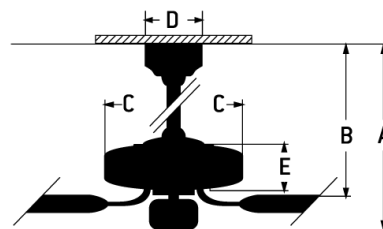

- Two options to Control fan: Included WIDC-CCT Handheld Control or Wi-Fi enabled Smart by Bond to use with most smart phones and devices
- Custom Mondo 80 Aluminum Blades Included
- Dual Mount (Flat or Angled Ceiling up to 23°, Slope Mount with SMA180XXX adapter only-Sold Separately)
- Damp Rated
- Included (Optional) 20 Watt LED Light Kit (Dimmable); Optional Lens Cover Included
- Energy Saving, 6-Speed Reversible DC Motor
- 6 inch Downrod Included
- Energy Guide 6258 CFM, High Speed 8194 CFM

Specs

Blade Sweep Opt (in.)	80
Blades	6
Blade Pitch (deg)	21
Motor Size (MM)	165x74
Amps at High Speed	0.43
Watts (Hi Speed)	31.89
Energy Guide Watts	23
Energy Guide CFM	6258
Energy Guide CFM_Watts	271
Energy Guide Est. Yearly Energy Cost	6
High Speed (CFM)	8194
Low Speed (CFM)	4063.43
Carton Size (CU FT)	3.08
Bulb CCT	3000/4000/5000
Bulb Wattage	20
CRI	80
Light Kit Options	IncludedOptional
Lumens	1136
Mounting Location	Damp
Shipping Weight (lbs.)	25.79
UPS Oversized	No

Dimensions

A:	16.47
B:	13.24
C:	9.32
D:	5.35
E:	2.91
Downrod Length (in.)	6

Warranty
Finish

Limited Lifetime Warranty
Flat Black

Craftmade • PO Box 612024 • Dallas, TX • 75261 • • • © 2024 All Rights Reserved