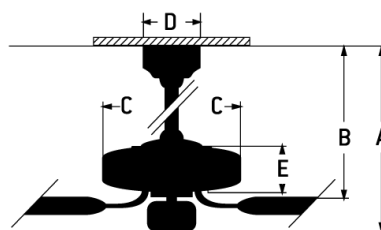

CRAFTMADE™

Nate - NTE52xxx3

Nate Ceiling Fan (Blades Included)

Color

Designed to stand out and deliver maximum airflow, the Craftmade Nate 52" ceiling fan with its sleek rounded body and three custom blades features a quiet energy saving 6-speed, reversible DC motor, integrated dimmable LED light with optional lens cover and is easily controlled with either the included remote control or the integrated WIFI featuring breeze and timer functions compatible for use with most smart home devices, smart phones and systems with no additional hub needed.

- Two options to Control fan: Included WIDC Handheld Control or Wi-Fi enabled Smart by Bond to use with most smart phones and devices
- Custom Nate ABS Blades Included
- Dual Mount (Flat or Angled Ceiling up to 23°, Slope Mount with SMA180XXX adapter only-Sold Separately)
- Damp Rated
- Included (Optional) 1 x 18W Dimmable LED Bulb Optional Lens Cover Included
- Energy Saving, 6-Speed Reversible DC Motor
- 6" Downrod Included
- JA8/Title 24 Compliant
- Energy Guide 3559 CFM, High Speed 5467 CFM

Specs

Blade Sweep Opt (in.)	52
Blades	3
Blade Pitch (deg)	12.70
Motor Size (MM)	123x15
Amps at High Speed	0.25
Watts (Hi Speed)	15.40
Energy Guide Watts	11
Energy Guide CFM	3559
Energy Guide CFM_Watts	337
High Speed (CFM)	5467
Low Speed (CFM)	1396
Carton Size (CU FT)	1.31
Bulb CCT	3000
Bulb Wattage	18
CRI	90
Light Kit Options	Included (Optional)
Lumens	917
Mounting Location	Damp

Dimensions

A:	14.33
B:	11.24
C:	7.87
D:	5.91
E:	5.53
Downrod Length (in.)	6

Shipping Weight (lbs.)	15.43
UPS Oversized	No
Warranty	Limited Lifetime Warranty

Craftmade • PO Box 612024 • Dallas, TX • 75261 • • • © 2024 All Rights Reserved