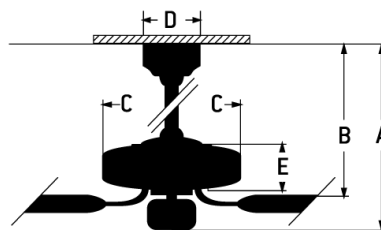

CRAFTMADE™

Nitro 54 Indoor|Outdoor Fan - NT054xxx3

Nitro 54 Ceiling Fan (Blades Included)

Color

Indoor or Outdoors, the wet-rated Nitro 54" by Craftmade features custom ABS blades, an optional 22W dimmable LED Light with an optional lens cover, and a standard, 3-speed reversible motor with wall and remote controls to deliver airflow performance wrapped in sleek modern style.

- UCI Wall Control (2) and Remote Clamshell Included
- Custom Nitro 54" ABS Blades Included
- Dual Mount (Flat or Angled Ceiling up to 23°)
- Wet Rated
- Included (Optional) 22 Watt LED Light Kit (Dimmable); Optional Lens Cover Included
- Standard, 3-Speed Reversible Motor
- 6 inch Downrod Included
- JA8/Title24 Compliant
- Energy Guide 3477 CFM, High Speed 4568 CFM

Specs

Dimensions

Blade Sweep Opt (in.)	54
Blades	3
Blade Pitch (deg)	13
Motor Size (MM)	153X17
Amps at High Speed	0.48
Watts (Hi Speed)	57.95
Energy Guide Watts	39
Energy Guide CFM	3477
Energy Guide CFM_Watts	89
Energy Guide Est. Yearly Energy Cost	11
High Speed (CFM)	4567
Low Speed (CFM)	2239.51
Carton Size (CU FT)	1.58
Bulb CCT	3000
Bulb Wattage	22
CRI	90
Light Kit Options	IncludedOptional
Lumens	1203.90
Mounting Location	Wet
Shipping Weight (lbs.)	18.08
UPS Oversized	No
Warranty	Limited Lifetime Warranty

A:	14.98
B:	13.30
C:	7.87
D:	5.12
E:	5.04
Downrod Length (in.)	6

Craftmade • PO Box 612024 • Dallas, TX • 75261 • • • © 2024 All Rights Reserved