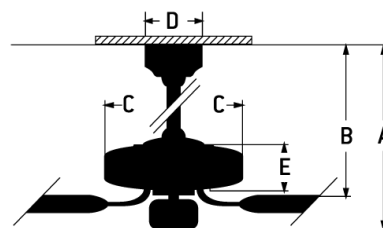

- Two options to Control fan: Included WIDC-CCT Handheld Control or Wi-Fi enabled Smart by Bond to use with most smart phones and devices
- Otto ABS Blades Included
- Dual Mount (Flat or Angled Ceiling up to 23°)
- Suitable for Indoor only
- Included (Optional) 20 Watt LED Light Kit (Dimmable); Optional Lens Cover Included
- Energy Saving, 6-Speed Reversible DC Motor
- 6 inch Downrod Included
- JA8/Title24 Compliant
- Energy Guide 3162 CFM, High Speed 4751 CFM

Specs

Blade Sweep Opt (in.)	60
Blades	3
Blade Pitch (deg)	0-16
Motor Size (MM)	123x15
Amps at High Speed	0.22
Watts (Hi Speed)	16.04
Energy Guide Watts	12
Energy Guide CFM	3162
Energy Guide CFM_Watts	265
Energy Guide Est. Yearly Energy Cost	3
High Speed (CFM)	4751
Low Speed (CFM)	1362
Carton Size (CU FT)	1.42
Bulb CCT	3000/4000/5000
Bulb Wattage	20
CRI	80

Dimensions

A:	16.74
B:	9.92
C:	7.89
D:	5.91
E:	2.22
Downrod Length (in.)	6

Light Kit Options	Included (Optional)
Lumens	1303
Mounting Location	Indoor
Shipping Weight (lbs.)	15.43
UPS Oversized	No
Warranty	Limited Lifetime Warranty