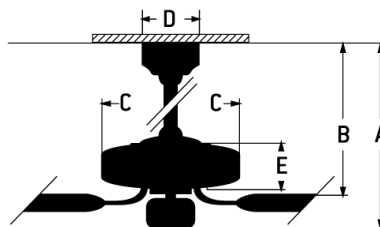

- Standard Pull Chain Speed Control
- Custom Outdoor Pro Plus 119 ABS Blades Included Matte Espresso
- Dual Mount (Flat or Angled Ceiling up to 23°)
- Suitable for Wet Locations
- Included (Optional) 18 Watt LED Light Kit (Dimmable)
- Standard, 3-Speed Reversible Motor
- 6 inch Downrod Included
- JA8/Title24 Compliant
- Energy Guide 3837 CFM, High Speed 5291 CFM

Specs

Dimensions

Blade Sweep Opt (in.)	52
Blades	5
Blade Pitch (deg)	11.50
Motor Size (MM)	153x15
Amps at High Speed	0.53
Watts (Hi Speed)	63.54
Energy Guide Watts	40
Energy Guide CFM	3837
Energy Guide CFM_Watts	96
Energy Guide Est. Yearly	11
Energy Cost	
High Speed (CFM)	5291
Low Speed (CFM)	2187.66
Carton Size (CU FT)	1.75
Bulb CCT	3000
Bulb Wattage	18
CRI	90
Light Kit Options	IncludedOptional
Lumens	1032
Mounting Location	Wet
Shipping Weight (lbs.)	20.61
UPS Oversized	No

A:	18.39
B:	13.12
C:	11.56
D:	5.51
E:	4.54
Downrod Length (in.)	6

Warranty

Limited Lifetime Warranty

Craftmade • PO Box 612024 • Dallas, TX • 75261 • • • © 2024 All Rights Reserved