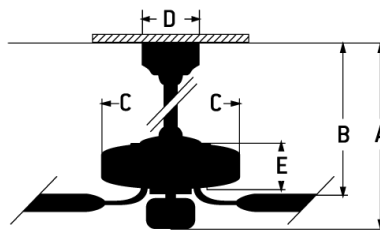

### Specs

Blade Sweep Opt (in.)	52
Blades	5
Blade Pitch (deg)	11.50
Motor Size (MM)	153x13
Amps at High Speed	0.48
Watts (Hi Speed)	58.17
Energy Guide Watts	37
Energy Guide CFM	3869
Energy Guide CFM_Watts	103
Energy Guide Est. Yearly	11
Energy Cost	
High Speed (CFM)	5140
Low Speed (CFM)	2428.65
Carton Size (CU FT)	2.32
Bulb CCT	3000
Bulb Wattage	9
CRI	80
Light Kit Options	IncludedOptional
Lumens	1500
Mounting Location	Wet
Shipping Weight (lbs.)	22.05
UPS Oversized	No

### Dimensions

A:	20.72
B:	13.12
C:	11.56
D:	5.51
E:	4.54
Downrod Length (in.)	6

**Warranty**

Limited Lifetime Warranty

Craftmade • PO Box 612024 • Dallas, TX • 75261 • • • © 2024 All Rights Reserved