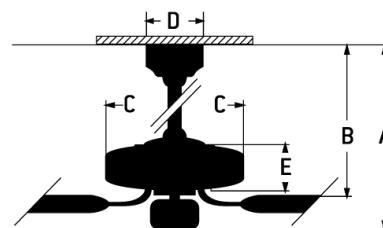

### Specs

Blade Sweep Opt (in.)	52
Blades	5
Blade Pitch (deg)	11.50
Motor Size (MM)	153x15
Amps at High Speed	0.53
Watts (Hi Speed)	63.54
Energy Guide Watts	40
Energy Guide CFM	3850
Energy Guide CFM_Watts	97
Energy Guide Est. Yearly Energy Cost	11
High Speed (CFM)	5263
Low Speed (CFM)	2248.82
Carton Size (CU FT)	2.02
Bulb CCT	3000
Bulb Wattage	7
CRI	80
Light Kit Options	Integrated
Lumens	2400
Mounting Location	Wet
Shipping Weight (lbs.)	21.34
UPS Oversized	No
Warranty	Limited Lifetime Warranty

### Dimensions

A:	20.64
B:	13.12
C:	11.56
D:	5.51
E:	4.54
Downrod Length (in.)	6

Craftmade • PO Box 612024 • Dallas, TX • 75261 • • • © 2024 All Rights Reserved