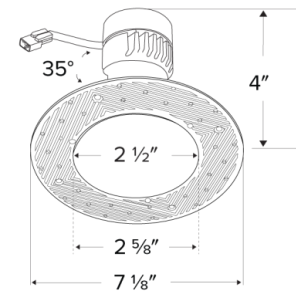

Pex™ 2" Adjustable Trimless Reflector

Pex™ Precision die-cast trim with Twist-On system for easy tool-free installation

Features

- 2" Adjustable Trimless Reflector (ELK215W)
- 2" Trimless Spackle Frame Ordered Separately (EL2SFR)
- 35° Adjustability.
- Convenient twist-on design for easy installation.
- Damp Location Rated.
- Lamp: Koto™ LED Module.

Technical Details

Installation: Twist-On design allows for easy mounting onto the Koto™ LED Module.

Lamp: Koto™ LED Module.

Options

Product Numbers

Item	Description	Finish
ELK215W	2" Round Adjustable Trimless Reflector	All White
ELK215B	2" Round Adjustable Trimless Reflector	All Black
EL2SFR	2" Round Trimless Spackle Frame