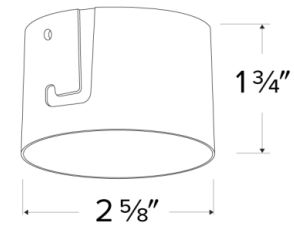

Pex™ 2" Adjustable Trimless Reflector

Pex™ Precision die-cast trim with Twist-On system for easy tool-free installation

Features

- 2" Adjustable Trimless Reflector (ELK215W)
- 2" Trimless Spackle Frame Ordered Separately (EL2SFR)
- 35° Adjustability.
- Convenient twist-on design for easy installation.
- Damp Location Rated.
- Lamp: Koto™ LED Module.

Technical Details

Installation: Twist-On design allows for easy mounting onto the Koto™ LED Module.

Lamp: Koto™ LED Module.

Options

Product Numbers

Item	Description	Finish
ELK215W	2" Round Adjustable Trimless Reflector	All White
ELK215B	2" Round Adjustable Trimless Reflector	All Black
EL2SFR	2" Round Trimless Spackle Frame