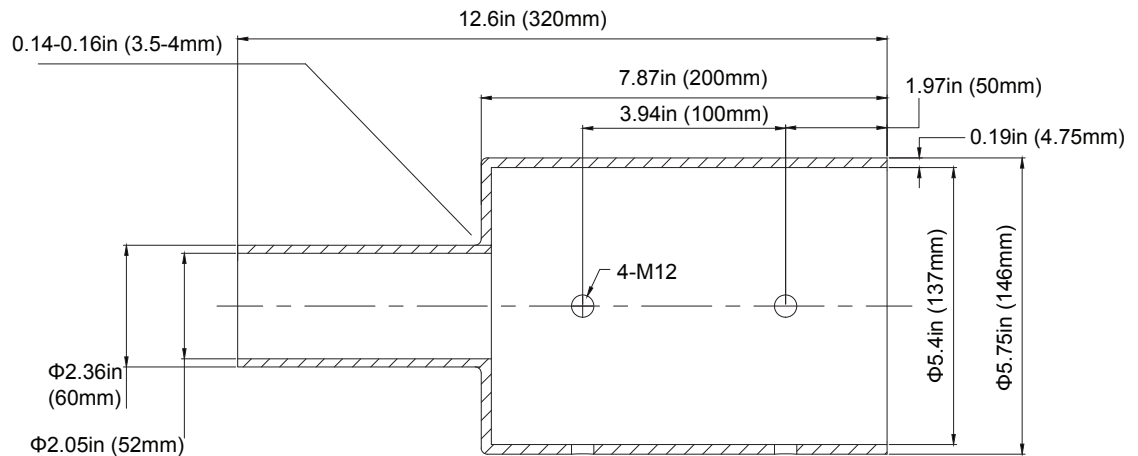

P10349 MT-4RTV2.5-1/BZ

4" Round Tenon Vertical to 2-3/8" Single head

ORDER NUMBER

P10350 MT-5RTV2.5-1/BZ

5" Round Tenon Vertical to 2-3/8" Single head

SQUARE TENON VERTICAL POLE MOUNTING BRACKET

ORDER NUMBER

P10351 MT-3STV2.5-1/BZ

3" Square Tenon Vertical to 2-3/8" Single head

ORDER NUMBER

P10352 MT-4STV2.5-1/BZ

4" Square Tenon Vertical to 2-3/8" Single head

ORDER NUMBER

P10353 MT-5STV2.5-1/BZ

5" Square Tenon Vertical to 2-3/8" Single head

ROUND TENON BULLHORN TRIPLE HEAD 180°

POLE MOUNTING BRACKET

ORDER NUMBER P10357 MT-2.5RTBV2.5-3180/BZ

2.5" Round Tenon Bullhorn Vertical to 2-3/8" Triple Heads at 180°

Item #	Catalog Number	Description	Max allowable load per tenon	Bracket EPA MAX	Bracket weight MAX
P10360	MT-4STV2.5-2180/BZ	Square Twin	110lbs(50kg)	0.89ft ²	17.6lbs(8kg)
P10361	MT-4STV2.5-3180/BZ	Square 3-in-line	110lbs(50kg)	1.2ft ²	28.2lbs(12.8kg)
P10362	MT-4STV2.5-490/BZ	Square 4 @ 90°	110lbs(50kg)	0.89ft ²	27.3lbs(12.4kg)
P10356	MT-2.5RTBV2.5-2180/BZ	Round Twin	110lbs(50kg)	1.1ft ²	17.8lbs(8.1kg)
P10357	MT-2.5RTBV2.5-3180/BZ	Round 3-in-line	110lbs(50kg)	1.5ft ²	27lbs(12.3kg)
P10358	MT-2.5RTBV2.5-3120/BZ	Round 3 @ 120°	110lbs(50kg)	1.4ft ²	27.7lbs(12.6kg)