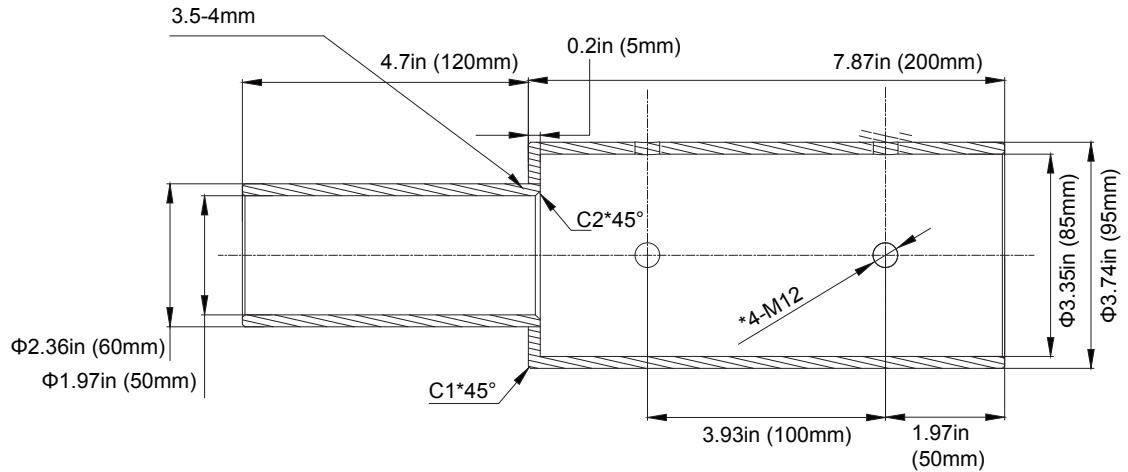

SQUARE TENON

4" Square Tenon Vertical to 2-3/8" Double Heads (180°)

4" Square Tenon Vertical to 2-3/8" Triplet Heads (180°)

4" Square Tenon Vertical to 2-3/8" Quad Heads (90°)

4" Square Tenon Cap (Black)

WALL MOUNT

4" Wallmount to 2-3/8" Single Head

4" Wallmount to 2-3/8" Single Head (90°)

ROUND TENON VERTICAL POLE MOUNTING BRACKET

ORDER NUMBER

P10348 MT-3RTV2.5-1/BZ

3" Round Tenon Vertical to 2-3/8" Single head

ORDER NUMBER

P10349 MT-4RTV2.5-1/BZ

4" Round Tenon Vertical to 2-3/8" Single head

ORDER NUMBER

P10350 MT-5RTV2.5-1/BZ

5" Round Tenon Vertical to 2-3/8" Single head

SQUARE TENON VERTICAL POLE MOUNTING BRACKET

ORDER NUMBER

ROUND TENON BULLHORN TRIPLE HEAD 180°

POLE MOUNTING BRACKET

ORDER NUMBER P10357 MT-2.5RTBV2.5-3180/BZ

2.5" Round Tenon Bullhorn Vertical to 2-3/8" Triple Heads at 180°

Item #	Catalog Number	Description	Max allowable load per tenon	Bracket EPA MAX	Bracket weight MAX
P10360	MT-4STV2.5-2180/BZ	Square Twin	110lbs(50kg)	0.89ft ²	17.6lbs(8kg)
P10361	MT-4STV2.5-3180/BZ	Square 3-in-line	110lbs(50kg)	1.2ft ²	28.2lbs(12.8kg)
P10362	MT-4STV2.5-490/BZ	Square 4 @ 90°	110lbs(50kg)	0.89ft ²	27.3lbs(12.4kg)
P10356	MT-2.5RTBV2.5-2180/BZ	Round Twin	110lbs(50kg)	1.1ft ²	17.8lbs(8.1kg)
P10357	MT-2.5RTBV2.5-3180/BZ	Round 3-in-line	110lbs(50kg)	1.5ft ²	27lbs(12.3kg)
P10358	MT-2.5RTBV2.5-3120/BZ	Round 3 @ 120°	110lbs(50kg)	1.4ft ²	27.7lbs(12.6kg)