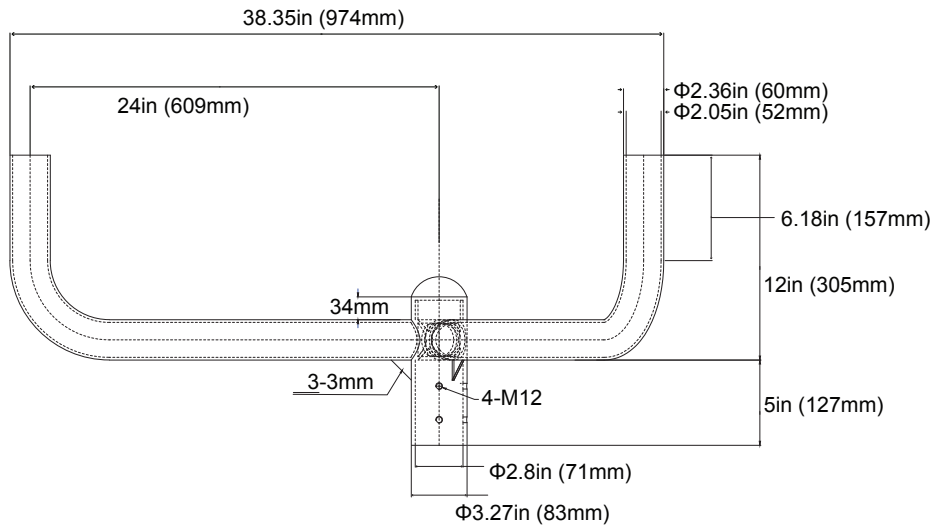

ROUND TENON BULLHORN TRIPLE HEAD 180°

POLE MOUNTING BRACKET

ORDER NUMBER P10357 MT-2.5RTBV2.5-3180/BZ

2.5" Round Tenon Bullhorn Vertical to 2-3/8" Triple Heads at 180°

Item #	Catalog Number	Description	Max allowable load per tenon	Bracket EPA MAX	Bracket weight MAX
P10360	MT-4STV2.5-2180/BZ	Square Twin	110lbs(50kg)	0.89ft ²	17.6lbs(8kg)
P10361	MT-4STV2.5-3180/BZ	Square 3-in-line	110lbs(50kg)	1.2ft ²	28.2lbs(12.8kg)
P10362	MT-4STV2.5-490/BZ	Square 4 @ 90°	110lbs(50kg)	0.89ft ²	27.3lbs(12.4kg)
P10356	MT-2.5RTBV2.5-2180/BZ	Round Twin	110lbs(50kg)	1.1ft ²	17.8lbs(8.1kg)
P10357	MT-2.5RTBV2.5-3180/BZ	Round 3-in-line	110lbs(50kg)	1.5ft ²	27lbs(12.3kg)
P10358	MT-2.5RTBV2.5-3120/BZ	Round 3 @ 120°	110lbs(50kg)	1.4ft ²	27.7lbs(12.6kg)

ROUND TENON BULLHORN TRIPLE HEAD 120°

POLE MOUNTING BRACKET

ORDER NUMBER

P10358 MT-2.5RTBV2.5-3120/BZ

2.5" Round Tenon Bullhorn Vertical to 2-3/8" Triple Heads at 120°

Item #	Catalog Number	Description	Max allowable load per tenon	Bracket EPA MAX	Bracket weight MAX
P10360	MT-4STV2.5-2180/BZ	Square Twin	110lbs(50kg)	0.89ft ²	17.6lbs(8kg)
P10361	MT-4STV2.5-3180/BZ	Square 3-in-line	110lbs(50kg)	1.2ft ²	28.2lbs(12.8kg)
P10362	MT-4STV2.5-490/BZ	Square 4 @ 90°	110lbs(50kg)	0.89ft ²	27.3lbs(12.4kg)
P10356	MT-2.5RTBV2.5-2180/BZ	Round Twin	110lbs(50kg)	1.1ft ²	17.8lbs(8.1 kg)
P10357	MT-2.5RTBV2.5-3180/BZ	Round 3-in-line	110lbs(50kg)	1.5ft ²	27lbs(12.3kg)
P10358	MT-2.5RTBV2.5-3120/BZ	Round 3 @ 120°	110lbs(50kg)	1.4ft ²	27.7lbs(12.6kg)

ROUND TENON HORIZONTAL DOUBLE HEAD 90°

POLE MOUNTING BRACKET

ORDER NUMBER

P10359 MT-2.5RTBH2.5-290/BZ

2.5" Round Tenon Bullhorn Horizontal to 2-3/8" Double Heads at 90°

SQUARE TENON VERTICAL DOUBLE HEAD 180°