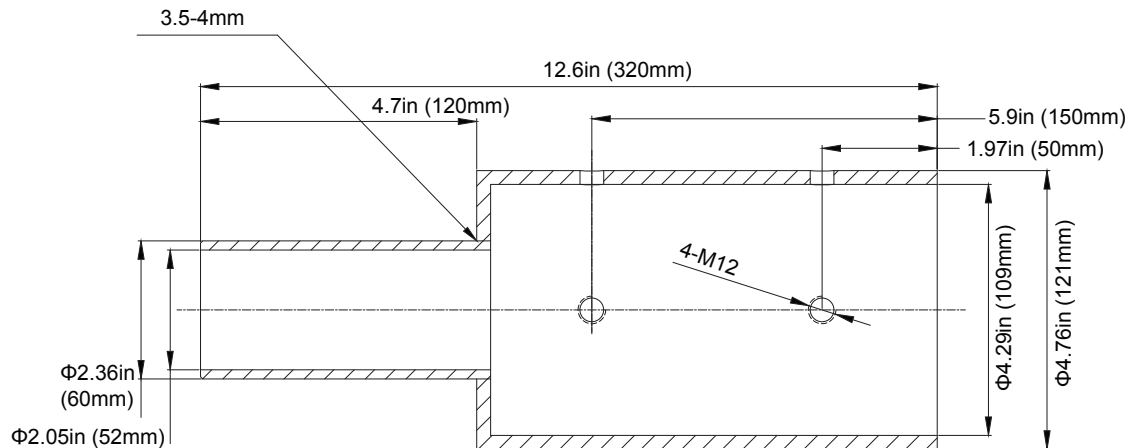

ORDER NUMBER

P10349 MT-4RTV2.5-1/BZ

4" Round Tenon Vertical to 2-3/8" Single head