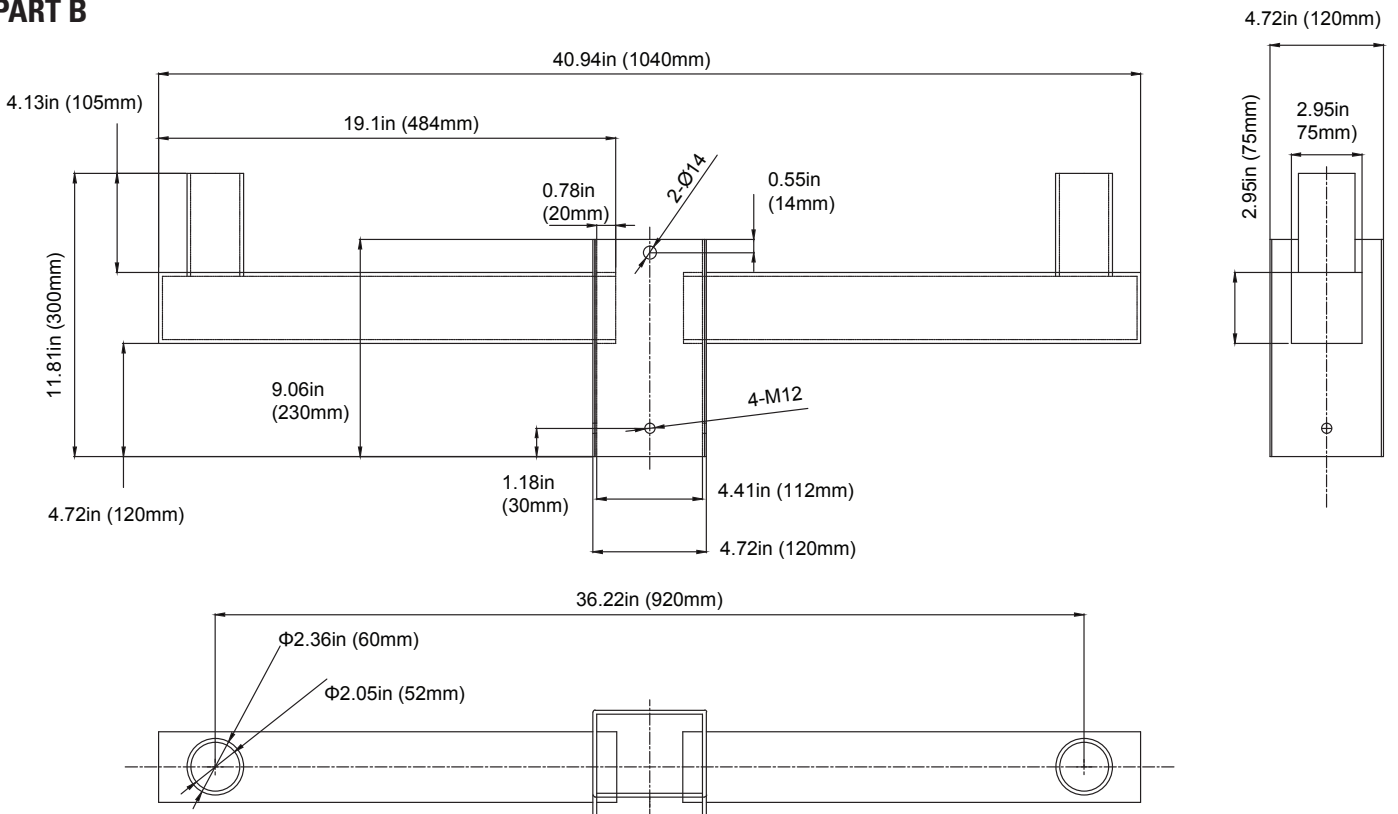

SQUARE TENON VERTICAL TRIPLE HEAD 180° POLE MOUNTING BRACKET

ORDER NUMBER

P10361 MT-4STV2.5-3180/BZ

4" Square Tenon Vertical to 2-3/8" Triple Heads at 180°

Item #	Catalog Number	Description	Max allowable load per tenon	Bracket EPA MAX	Bracket weight MAX
P10360	MT-4STV2.5-2180/BZ	Square Twin	110lbs(50kg)	0.89ft ²	17.6lbs(8kg)
P10361	MT-4STV2.5-3180/BZ	Square 3-in-line	110lbs(50kg)	1.2ft ²	28.2lbs(12.8kg)
P10362	MT-4STV2.5-490/BZ	Square 4 @ 90°	110lbs(50kg)	0.89ft ²	27.3lbs(12.4kg)
P10356	MT-2.5RTBV2.5-2180/BZ	Round Twin	110lbs(50kg)	1.1ft ²	17.8lbs(8.1kg)
P10357	MT-2.5RTBV2.5-3180/BZ	Round 3-in-line	110lbs(50kg)	1.5ft ²	27lbs(12.3kg)
P10358	MT-2.5RTBV2.5-3120/BZ	Round 3 @ 120°	110lbs(50kg)	1.4ft ²	27.7lbs(12.6kg)

PART A

PART B

SQUARE TENON VERTICAL QUAD HEAD 90°

POLE MOUNTING BRACKET

ORDER NUMBER P10362 MT-4STV2.5-490/BZ

4" Square Tenon Vertical to 2-3/8" Quad Heads at 90°

Item #	Catalog Number	Description	Max allowable load per tenon	Bracket EPA MAX	Bracket weight MAX
P10360	MT-4STV2.5-2180/BZ	Square Twin	110lbs(50kg)	0.89ft ²	17.6lbs(8kg)
P10361	MT-4STV2.5-3180/BZ	Square 3-in-line	110lbs(50kg)	1.2ft ²	28.2lbs(12.8kg)
P10362	MT-4STV2.5-490/BZ	Square 4 @ 90°	110lbs(50kg)	0.89ft ²	27.3lbs(12.4kg)
P10356	MT-2.5RTBV2.5-2180/BZ	Round Twin	110lbs(50kg)	1.1ft ²	17.8lbs(8.1kg)
P10357	MT-2.5RTBV2.5-3180/BZ	Round 3-in-line	110lbs(50kg)	1.5ft ²	27lbs(12.3kg)
P10358	MT-2.5RTBV2.5-3120/BZ	Round 3 @ 120°	110lbs(50kg)	1.4ft ²	27.7lbs(12.6kg)