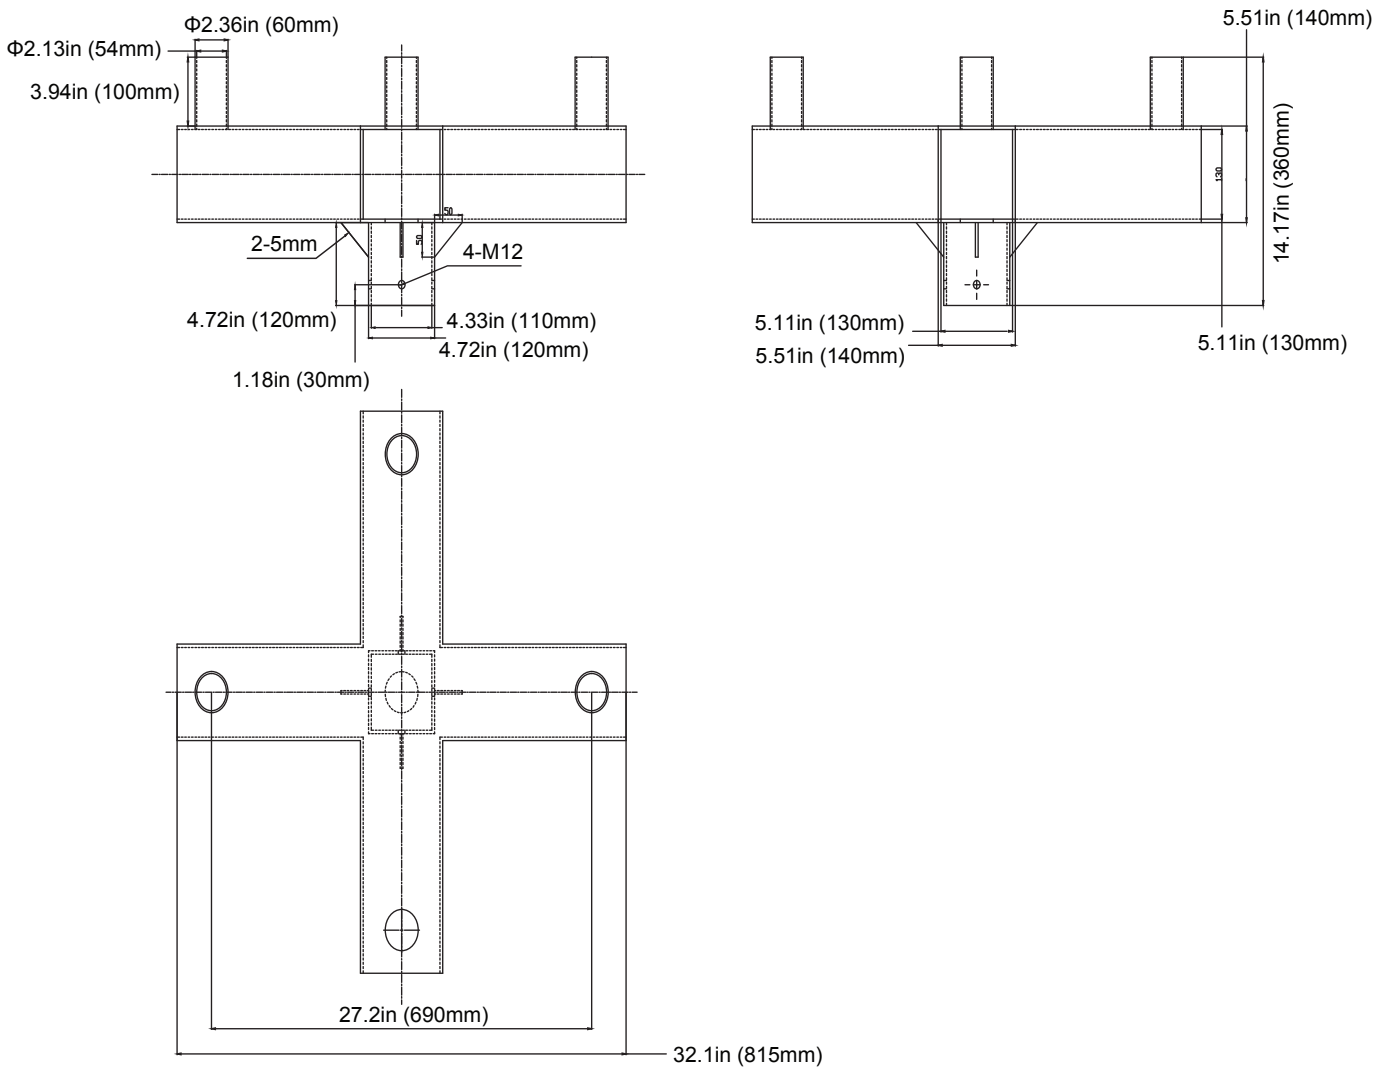

SQUARE TENON VERTICAL TRIPLE HEAD 180° POLE MOUNTING BRACKET

ORDER NUMBER

P10361 MT-4STV2.5-3180/BZ

4" Square Tenon Vertical to 2-3/8" Triple Heads at 180°

Item #	Catalog Number	Description	Max allowable load per tenon	Bracket EPA MAX	Bracket weight MAX
P10360	MT-4STV2.5-2180/BZ	Square Twin	110lbs(50kg)	0.89ft ²	17.6lbs(8kg)
P10361	MT-4STV2.5-3180/BZ	Square 3-in-line	110lbs(50kg)	1.2ft ²	28.2lbs(12.8kg)
P10362	MT-4STV2.5-490/BZ	Square 4 @ 90°	110lbs(50kg)	0.89ft ²	27.3lbs(12.4kg)
P10356	MT-2.5RTBV2.5-2180/BZ	Round Twin	110lbs(50kg)	1.1ft ²	17.8lbs(8.1kg)
P10357	MT-2.5RTBV2.5-3180/BZ	Round 3-in-line	110lbs(50kg)	1.5ft ²	27lbs(12.3kg)
P10358	MT-2.5RTBV2.5-3120/BZ	Round 3 @ 120°	110lbs(50kg)	1.4ft ²	27.7lbs(12.6kg)

PART A

PART B

SQUARE TENON VERTICAL QUAD HEAD 90°

POLE MOUNTING BRACKET

ORDER NUMBER P10362 MT-4STV2.5-490/BZ

4" Square Tenon Vertical to 2-3/8" Quad Heads at 90°

Item #	Catalog Number	Description	Max allowable load per tenon	Bracket EPA MAX	Bracket weight MAX
P10360	MT-4STV2.5-2180/BZ	Square Twin	110lbs(50kg)	0.89ft ²	17.6lbs(8kg)
P10361	MT-4STV2.5-3180/BZ	Square 3-in-line	110lbs(50kg)	1.2ft ²	28.2lbs(12.8kg)
P10362	MT-4STV2.5-490/BZ	Square 4 @ 90°	110lbs(50kg)	0.89ft ²	27.3lbs(12.4kg)
P10356	MT-2.5RTBV2.5-2180/BZ	Round Twin	110lbs(50kg)	1.1ft ²	17.8lbs(8.1kg)
P10357	MT-2.5RTBV2.5-3180/BZ	Round 3-in-line	110lbs(50kg)	1.5ft ²	27lbs(12.3kg)
P10358	MT-2.5RTBV2.5-3120/BZ	Round 3 @ 120°	110lbs(50kg)	1.4ft ²	27.7lbs(12.6kg)

4" WALL MOUNT SINGLE HEAD POLE MOUNTING BRACKET

ORDER NUMBER

P10363 MT-4WM2.5-1/BZ

4" Wallmount to 2-3/8" Single Head

4" WALLMOUNT SINGLE HEAD 90° POLE MOUNTING BRACKET

ORDER NUMBER P10364 MT-4WM2.5-190/BZ