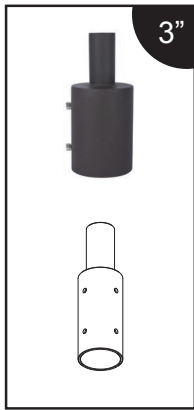

4" Wallmount to 2-3/8" Single Head

4" Wallmount to 2-3/8" Single Head (90°)

ROUND TENON VERTICAL POLE MOUNTING BRACKET

ORDER NUMBER

P10348 MT-3RTV2.5-1/BZ

3" Round Tenon Vertical to 2-3/8" Single head

ORDER NUMBER