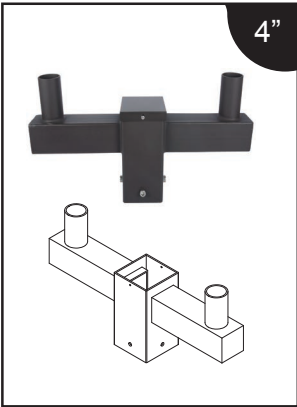

ROUND TENON BULLHORN TRIPLE HEAD 120°

POLE MOUNTING BRACKET

ORDER NUMBER

P10358 MT-2.5RTBV2.5-3120/BZ

2.5" Round Tenon Bullhorn Vertical to 2-3/8" Triple Heads at 120°

Item #	Catalog Number	Description	Max allowable load per tenon	Bracket EPA MAX	Bracket weight MAX
P10360	MT-4STV2.5-2180/BZ	Square Twin	110lbs(50kg)	0.89ft ²	17.6lbs(8kg)
P10361	MT-4STV2.5-3180/BZ	Square 3-in-line	110lbs(50kg)	1.2ft ²	28.2lbs(12.8kg)
P10362	MT-4STV2.5-490/BZ	Square 4 @ 90°	110lbs(50kg)	0.89ft ²	27.3lbs(12.4kg)
P10356	MT-2.5RTBV2.5-2180/BZ	Round Twin	110lbs(50kg)	1.1ft ²	17.8lbs(8.1 kg)
P10357	MT-2.5RTBV2.5-3180/BZ	Round 3-in-line	110lbs(50kg)	1.5ft ²	27lbs(12.3kg)
P10358	MT-2.5RTBV2.5-3120/BZ	Round 3 @ 120°	110lbs(50kg)	1.4ft ²	27.7lbs(12.6kg)

ROUND TENON HORIZONTAL DOUBLE HEAD 90°

POLE MOUNTING BRACKET

ORDER NUMBER

P10359 MT-2.5RTBH2.5-290/BZ

2.5" Round Tenon Bullhorn Horizontal to 2-3/8" Double Heads at 90°

SQUARE TENON VERTICAL DOUBLE HEAD 180°

POLE MOUNTING BRACKET

ORDER NUMBER P10360 MT-4STV2.5-2180/BZ

4" Square Tenon Vertical to 2-3/8" Double Heads at 180°

Item #	Catalog Number	Description	Max allowable load per tenon	Bracket EPA MAX	Bracket weight MAX
P10360	MT-4STV2.5-2180/BZ	Square Twin	110lbs(50kg)	0.89ft ²	17.6lbs(8kg)
P10361	MT-4STV2.5-3180/BZ	Square 3-in-line	110lbs(50kg)	1.2ft ²	28.2lbs(12.8kg)
P10362	MT-4STV2.5-490/BZ	Square 4 @ 90°	110lbs(50kg)	0.89ft ²	27.3lbs(12.4kg)
P10356	MT-2.5RTBV2.5-2180/BZ	Round Twin	110lbs(50kg)	1.1ft ²	17.8lbs(8.1kg)
P10357	MT-2.5RTBV2.5-3180/BZ	Round 3-in-line	110lbs(50kg)	1.5ft ²	27lbs(12.3kg)
P10358	MT-2.5RTBV2.5-3120/BZ	Round 3 @ 120°	110lbs(50kg)	1.4ft ²	27.7lbs(12.6kg)