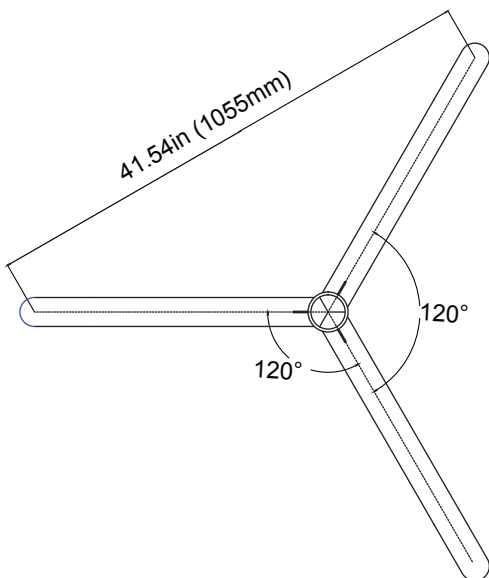

ROUND TENON BULLHORN TRIPLE HEAD 180°

POLE MOUNTING BRACKET

ORDER NUMBER P10357 MT-2.5RTBV2.5-3180/BZ

2.5" Round Tenon Bullhorn Vertical to 2-3/8" Triple Heads at 180°

Item #	Catalog Number	Description	Max allowable load per tenon	Bracket EPA MAX	Bracket weight MAX
P10360	MT-4STV2.5-2180/BZ	Square Twin	110lbs(50kg)	0.89ft ²	17.6lbs(8kg)
P10361	MT-4STV2.5-3180/BZ	Square 3-in-line	110lbs(50kg)	1.2ft ²	28.2lbs(12.8kg)
P10362	MT-4STV2.5-490/BZ	Square 4 @ 90°	110lbs(50kg)	0.89ft ²	27.3lbs(12.4kg)
P10356	MT-2.5RTBV2.5-2180/BZ	Round Twin	110lbs(50kg)	1.1ft ²	17.8lbs(8.1kg)
P10357	MT-2.5RTBV2.5-3180/BZ	Round 3-in-line	110lbs(50kg)	1.5ft ²	27lbs(12.3kg)
P10358	MT-2.5RTBV2.5-3120/BZ	Round 3 @ 120°	110lbs(50kg)	1.4ft ²	27.7lbs(12.6kg)

ROUND TENON BULLHORN TRIPLE HEAD 120°

POLE MOUNTING BRACKET

ORDER NUMBER

P10358 MT-2.5RTBV2.5-3120/BZ

2.5" Round Tenon Bullhorn Vertical to 2-3/8" Triple Heads at 120°

Item #	Catalog Number	Description	Max allowable load per tenon	Bracket EPA MAX	Bracket weight MAX
P10360	MT-4STV2.5-2180/BZ	Square Twin	110lbs(50kg)	0.89ft ²	17.6lbs(8kg)
P10361	MT-4STV2.5-3180/BZ	Square 3-in-line	110lbs(50kg)	1.2ft ²	28.2lbs(12.8kg)
P10362	MT-4STV2.5-490/BZ	Square 4 @ 90°	110lbs(50kg)	0.89ft ²	27.3lbs(12.4kg)
P10356	MT-2.5RTBV2.5-2180/BZ	Round Twin	110lbs(50kg)	1.1ft ²	17.8lbs(8.1 kg)
P10357	MT-2.5RTBV2.5-3180/BZ	Round 3-in-line	110lbs(50kg)	1.5ft ²	27lbs(12.3kg)
P10358	MT-2.5RTBV2.5-3120/BZ	Round 3 @ 120°	110lbs(50kg)	1.4ft ²	27.7lbs(12.6kg)

ROUND TENON HORIZONTAL DOUBLE HEAD 90°

POLE MOUNTING BRACKET

ORDER NUMBER

P10359 MT-2.5RTBH2.5-290/BZ

2.5" Round Tenon Bullhorn Horizontal to 2-3/8" Double Heads at 90°

SQUARE TENON VERTICAL DOUBLE HEAD 180°