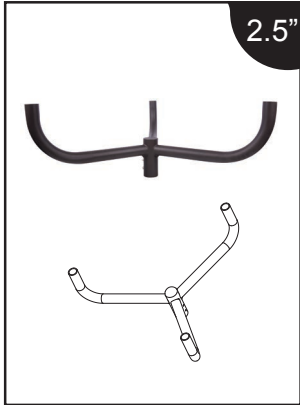

P10351 MT-3STV2.5-1/BZ

3" Square Tenon Vertical to 2-3/8" Single head

ORDER NUMBER

P10352 MT-4STV2.5-1/BZ

4" Square Tenon Vertical to 2-3/8" Single head

ORDER NUMBER

P10353 MT-5STV2.5-1/BZ

5" Square Tenon Vertical to 2-3/8" Single head

ROUND TENON BULLHORN TRIPLE HEAD 180°

POLE MOUNTING BRACKET

ORDER NUMBER P10357 MT-2.5RTBV2.5-3180/BZ

2.5" Round Tenon Bullhorn Vertical to 2-3/8" Triple Heads at 180°

Item #	Catalog Number	Description	Max allowable load per tenon	Bracket EPA MAX	Bracket weight MAX
P10360	MT-4STV2.5-2180/BZ	Square Twin	110lbs(50kg)	0.89ft ²	17.6lbs(8kg)
P10361	MT-4STV2.5-3180/BZ	Square 3-in-line	110lbs(50kg)	1.2ft ²	28.2lbs(12.8kg)
P10362	MT-4STV2.5-490/BZ	Square 4 @ 90°	110lbs(50kg)	0.89ft ²	27.3lbs(12.4kg)
P10356	MT-2.5RTBV2.5-2180/BZ	Round Twin	110lbs(50kg)	1.1ft ²	17.8lbs(8.1kg)
P10357	MT-2.5RTBV2.5-3180/BZ	Round 3-in-line	110lbs(50kg)	1.5ft ²	27lbs(12.3kg)
P10358	MT-2.5RTBV2.5-3120/BZ	Round 3 @ 120°	110lbs(50kg)	1.4ft ²	27.7lbs(12.6kg)

ROUND TENON BULLHORN TRIPLE HEAD 120°

POLE MOUNTING BRACKET

ORDER NUMBER

P10358 MT-2.5RTBV2.5-3120/BZ

2.5" Round Tenon Bullhorn Vertical to 2-3/8" Triple Heads at 120°

Item #	Catalog Number	Description	Max allowable load per tenon	Bracket EPA MAX	Bracket weight MAX
P10360	MT-4STV2.5-2180/BZ	Square Twin	110lbs(50kg)	0.89ft ²	17.6lbs(8kg)
P10361	MT-4STV2.5-3180/BZ	Square 3-in-line	110lbs(50kg)	1.2ft ²	28.2lbs(12.8kg)
P10362	MT-4STV2.5-490/BZ	Square 4 @ 90°	110lbs(50kg)	0.89ft ²	27.3lbs(12.4kg)
P10356	MT-2.5RTBV2.5-2180/BZ	Round Twin	110lbs(50kg)	1.1ft ²	17.8lbs(8.1 kg)
P10357	MT-2.5RTBV2.5-3180/BZ	Round 3-in-line	110lbs(50kg)	1.5ft ²	27lbs(12.3kg)
P10358	MT-2.5RTBV2.5-3120/BZ	Round 3 @ 120°	110lbs(50kg)	1.4ft ²	27.7lbs(12.6kg)