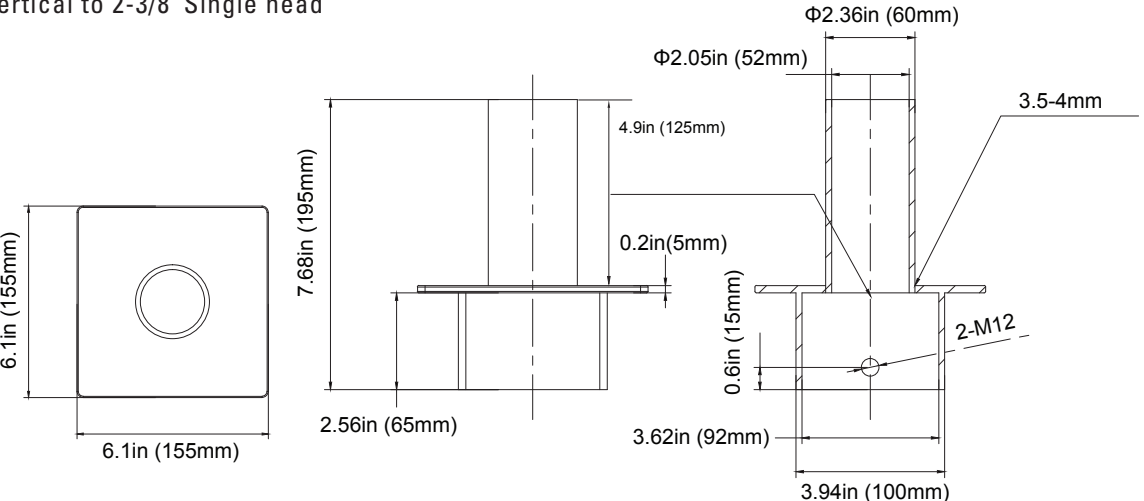

P10351 MT-3STV2.5-1/BZ

3" Square Tenon Vertical to 2-3/8" Single head

ORDER NUMBER

P10352 MT-4STV2.5-1/BZ

4" Square Tenon Vertical to 2-3/8" Single head

ORDER NUMBER

P10353 MT-5STV2.5-1/BZ

5" Square Tenon Vertical to 2-3/8" Single head

ROUND TENON BULLHORN TRIPLE HEAD 180°

POLE MOUNTING BRACKET

ORDER NUMBER P10357 MT-2.5RTBV2.5-3180/BZ

2.5" Round Tenon Bullhorn Vertical to 2-3/8" Triple Heads at 180°

Item #	Catalog Number	Description	Max allowable load per tenon	Bracket EPA MAX	Bracket weight MAX
P10360	MT-4STV2.5-2180/BZ	Square Twin	110lbs(50kg)	0.89ft ²	17.6lbs(8kg)
P10361	MT-4STV2.5-3180/BZ	Square 3-in-line	110lbs(50kg)	1.2ft ²	28.2lbs(12.8kg)
P10362	MT-4STV2.5-490/BZ	Square 4 @ 90°	110lbs(50kg)	0.89ft ²	27.3lbs(12.4kg)
P10356	MT-2.5RTBV2.5-2180/BZ	Round Twin	110lbs(50kg)	1.1ft ²	17.8lbs(8.1kg)
P10357	MT-2.5RTBV2.5-3180/BZ	Round 3-in-line	110lbs(50kg)	1.5ft ²	27lbs(12.3kg)
P10358	MT-2.5RTBV2.5-3120/BZ	Round 3 @ 120°	110lbs(50kg)	1.4ft ²	27.7lbs(12.6kg)