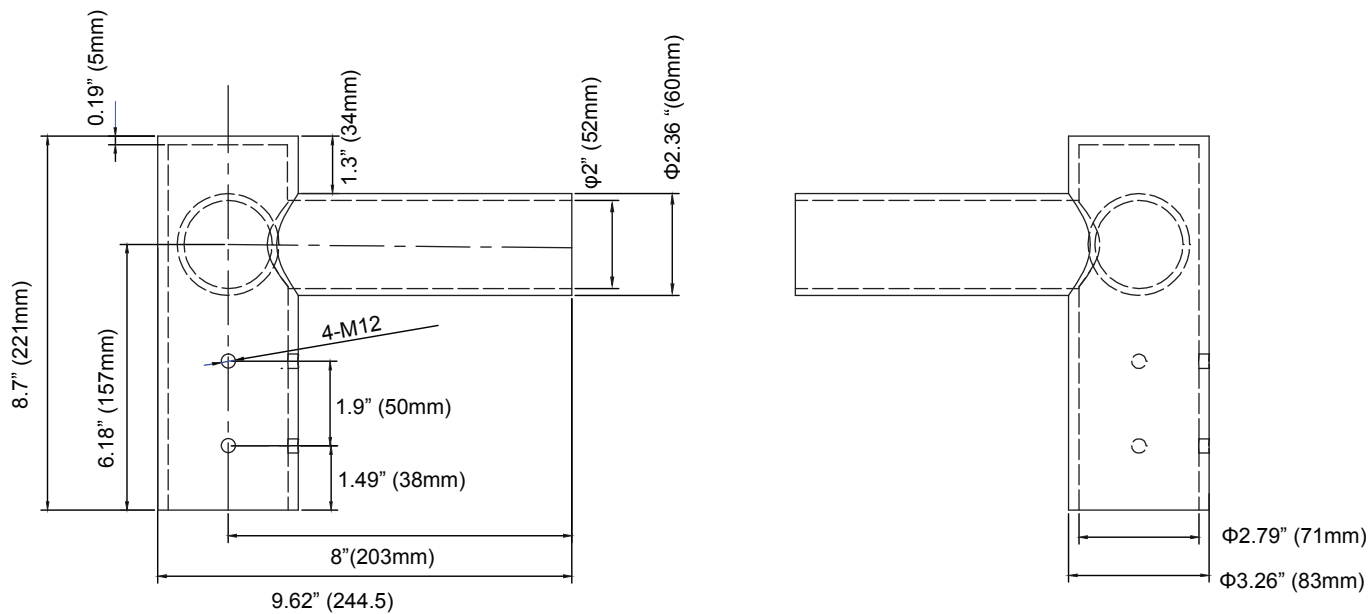

ROUND TENON BULLHORN TRIPLE HEAD 180°

POLE MOUNTING BRACKET

ORDER NUMBER P10357 MT-2.5RTBV2.5-3180/BZ

2.5" Round Tenon Bullhorn Vertical to 2-3/8" Triple Heads at 180°

Item #	Catalog Number	Description	Max allowable load per tenon	Bracket EPA MAX	Bracket weight MAX
P10360	MT-4STV2.5-2180/BZ	Square Twin	110lbs(50kg)	0.89ft ²	17.6lbs(8kg)
P10361	MT-4STV2.5-3180/BZ	Square 3-in-line	110lbs(50kg)	1.2ft ²	28.2lbs(12.8kg)
P10362	MT-4STV2.5-490/BZ	Square 4 @ 90°	110lbs(50kg)	0.89ft ²	27.3lbs(12.4kg)
P10356	MT-2.5RTBV2.5-2180/BZ	Round Twin	110lbs(50kg)	1.1ft ²	17.8lbs(8.1kg)
P10357	MT-2.5RTBV2.5-3180/BZ	Round 3-in-line	110lbs(50kg)	1.5ft ²	27lbs(12.3kg)
P10358	MT-2.5RTBV2.5-3120/BZ	Round 3 @ 120°	110lbs(50kg)	1.4ft ²	27.7lbs(12.6kg)

ROUND TENON BULLHORN TRIPLE HEAD 120°

POLE MOUNTING BRACKET

ORDER NUMBER

P10358 MT-2.5RTBV2.5-3120/BZ

2.5" Round Tenon Bullhorn Vertical to 2-3/8" Triple Heads at 120°

Item #	Catalog Number	Description	Max allowable load per tenon	Bracket EPA MAX	Bracket weight MAX
P10360	MT-4STV2.5-2180/BZ	Square Twin	110lbs(50kg)	0.89ft ²	17.6lbs(8kg)
P10361	MT-4STV2.5-3180/BZ	Square 3-in-line	110lbs(50kg)	1.2ft ²	28.2lbs(12.8kg)
P10362	MT-4STV2.5-490/BZ	Square 4 @ 90°	110lbs(50kg)	0.89ft ²	27.3lbs(12.4kg)
P10356	MT-2.5RTBV2.5-2180/BZ	Round Twin	110lbs(50kg)	1.1ft ²	17.8lbs(8.1 kg)
P10357	MT-2.5RTBV2.5-3180/BZ	Round 3-in-line	110lbs(50kg)	1.5ft ²	27lbs(12.3kg)
P10358	MT-2.5RTBV2.5-3120/BZ	Round 3 @ 120°	110lbs(50kg)	1.4ft ²	27.7lbs(12.6kg)

ROUND TENON HORIZONTAL DOUBLE HEAD 90°

POLE MOUNTING BRACKET

ORDER NUMBER

P10359 MT-2.5RTBH2.5-290/BZ

2.5" Round Tenon Bullhorn Horizontal to 2-3/8" Double Heads at 90°

SQUARE TENON VERTICAL DOUBLE HEAD 180°