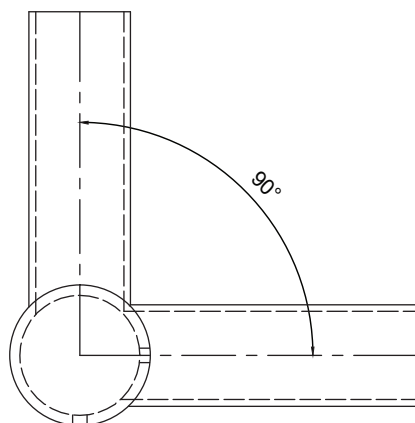

ROUND TENON BULLHORN TRIPLE HEAD 180°

POLE MOUNTING BRACKET

ORDER NUMBER P10357 MT-2.5RTBV2.5-3180/BZ

2.5" Round Tenon Bullhorn Vertical to 2-3/8" Triple Heads at 180°

Item #	Catalog Number	Description	Max allowable load per tenon	Bracket EPA MAX	Bracket weight MAX
P10360	MT-4STV2.5-2180/BZ	Square Twin	110lbs(50kg)	0.89ft ²	17.6lbs(8kg)
P10361	MT-4STV2.5-3180/BZ	Square 3-in-line	110lbs(50kg)	1.2ft ²	28.2lbs(12.8kg)
P10362	MT-4STV2.5-490/BZ	Square 4 @ 90°	110lbs(50kg)	0.89ft ²	27.3lbs(12.4kg)
P10356	MT-2.5RTBV2.5-2180/BZ	Round Twin	110lbs(50kg)	1.1ft ²	17.8lbs(8.1kg)
P10357	MT-2.5RTBV2.5-3180/BZ	Round 3-in-line	110lbs(50kg)	1.5ft ²	27lbs(12.3kg)
P10358	MT-2.5RTBV2.5-3120/BZ	Round 3 @ 120°	110lbs(50kg)	1.4ft ²	27.7lbs(12.6kg)

ROUND TENON BULLHORN TRIPLE HEAD 120°

POLE MOUNTING BRACKET

ORDER NUMBER

P10358 MT-2.5RTBV2.5-3120/BZ

2.5" Round Tenon Bullhorn Vertical to 2-3/8" Triple Heads at 120°

Item #	Catalog Number	Description	Max allowable load per tenon	Bracket EPA MAX	Bracket weight MAX
P10360	MT-4STV2.5-2180/BZ	Square Twin	110lbs(50kg)	0.89ft ²	17.6lbs(8kg)
P10361	MT-4STV2.5-3180/BZ	Square 3-in-line	110lbs(50kg)	1.2ft ²	28.2lbs(12.8kg)
P10362	MT-4STV2.5-490/BZ	Square 4 @ 90°	110lbs(50kg)	0.89ft ²	27.3lbs(12.4kg)
P10356	MT-2.5RTBV2.5-2180/BZ	Round Twin	110lbs(50kg)	1.1ft ²	17.8lbs(8.1 kg)
P10357	MT-2.5RTBV2.5-3180/BZ	Round 3-in-line	110lbs(50kg)	1.5ft ²	27lbs(12.3kg)
P10358	MT-2.5RTBV2.5-3120/BZ	Round 3 @ 120°	110lbs(50kg)	1.4ft ²	27.7lbs(12.6kg)

ROUND TENON HORIZONTAL DOUBLE HEAD 90°

POLE MOUNTING BRACKET

ORDER NUMBER

P10359 MT-2.5RTBH2.5-290/BZ

2.5" Round Tenon Bullhorn Horizontal to 2-3/8" Double Heads at 90°

SQUARE TENON VERTICAL DOUBLE HEAD 180°