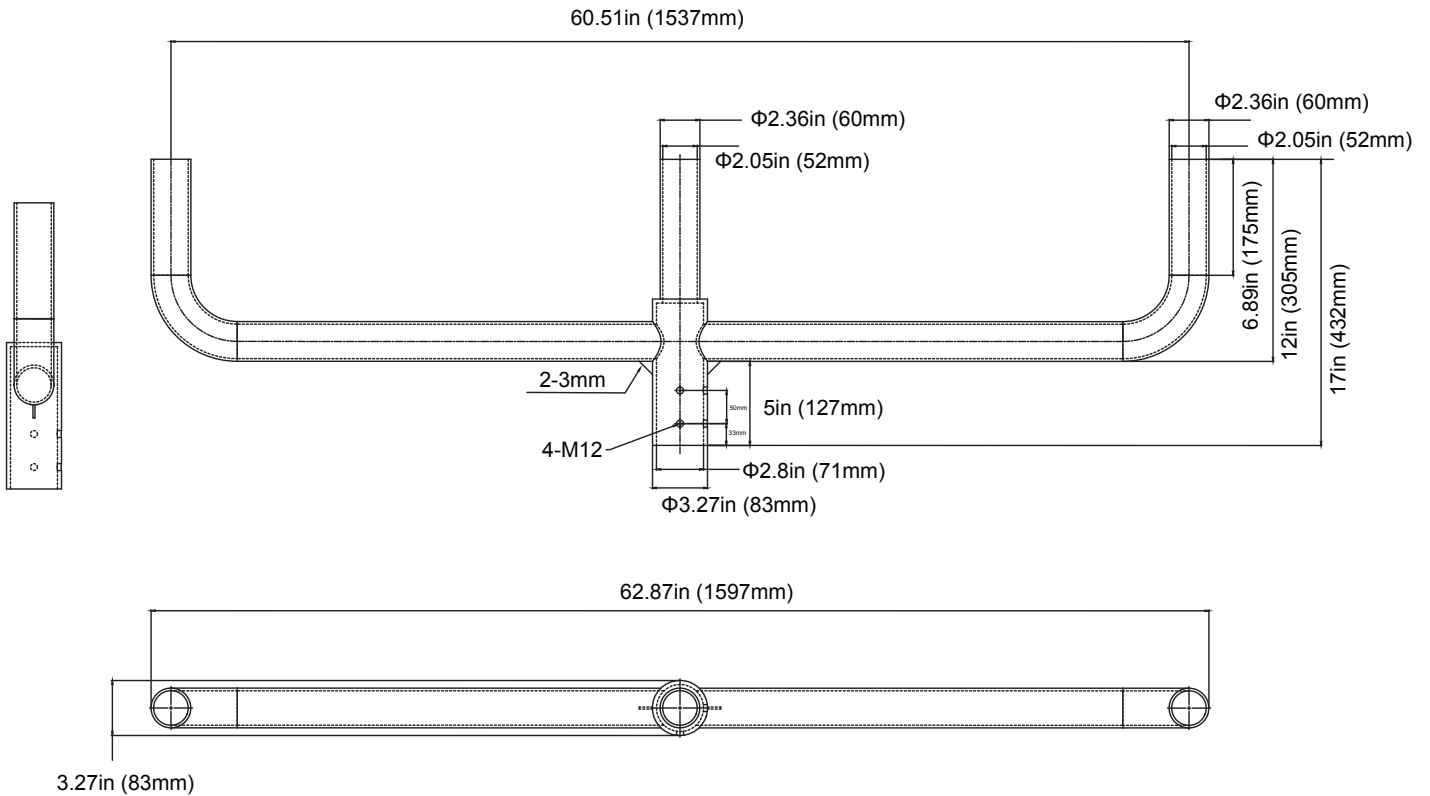

P10351 MT-3STV2.5-1/BZ

3" Square Tenon Vertical to 2-3/8" Single head

ORDER NUMBER

P10352 MT-4STV2.5-1/BZ

4" Square Tenon Vertical to 2-3/8" Single head

ORDER NUMBER

P10353 MT-5STV2.5-1/BZ

5" Square Tenon Vertical to 2-3/8" Single head

ROUND TENON BULLHORN TRIPLE HEAD 180°

POLE MOUNTING BRACKET

ORDER NUMBER P10357 MT-2.5RTBV2.5-3180/BZ

2.5" Round Tenon Bullhorn Vertical to 2-3/8" Triple Heads at 180°

Item #	Catalog Number	Description	Max allowable load per tenon	Bracket EPA MAX	Bracket weight MAX
P10360	MT-4STV2.5-2180/BZ	Square Twin	110lbs(50kg)	0.89ft ²	17.6lbs(8kg)
P10361	MT-4STV2.5-3180/BZ	Square 3-in-line	110lbs(50kg)	1.2ft ²	28.2lbs(12.8kg)
P10362	MT-4STV2.5-490/BZ	Square 4 @ 90°	110lbs(50kg)	0.89ft ²	27.3lbs(12.4kg)
P10356	MT-2.5RTBV2.5-2180/BZ	Round Twin	110lbs(50kg)	1.1ft ²	17.8lbs(8.1kg)
P10357	MT-2.5RTBV2.5-3180/BZ	Round 3-in-line	110lbs(50kg)	1.5ft ²	27lbs(12.3kg)
P10358	MT-2.5RTBV2.5-3120/BZ	Round 3 @ 120°	110lbs(50kg)	1.4ft ²	27.7lbs(12.6kg)

ROUND TENON BULLHORN TRIPLE HEAD 120°

POLE MOUNTING BRACKET

ORDER NUMBER

P10358 MT-2.5RTBV2.5-3120/BZ

2.5" Round Tenon Bullhorn Vertical to 2-3/8" Triple Heads at 120°

Item #	Catalog Number	Description	Max allowable load per tenon	Bracket EPA MAX	Bracket weight MAX
P10360	MT-4STV2.5-2180/BZ	Square Twin	110lbs(50kg)	0.89ft ²	17.6lbs(8kg)
P10361	MT-4STV2.5-3180/BZ	Square 3-in-line	110lbs(50kg)	1.2ft ²	28.2lbs(12.8kg)
P10362	MT-4STV2.5-490/BZ	Square 4 @ 90°	110lbs(50kg)	0.89ft ²	27.3lbs(12.4kg)
P10356	MT-2.5RTBV2.5-2180/BZ	Round Twin	110lbs(50kg)	1.1ft ²	17.8lbs(8.1 kg)
P10357	MT-2.5RTBV2.5-3180/BZ	Round 3-in-line	110lbs(50kg)	1.5ft ²	27lbs(12.3kg)
P10358	MT-2.5RTBV2.5-3120/BZ	Round 3 @ 120°	110lbs(50kg)	1.4ft ²	27.7lbs(12.6kg)