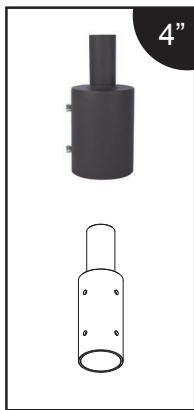

ORDER NUMBER

P10349 MT-4RTV2.5-1/BZ

4" Round Tenon Vertical to 2-3/8" Single head