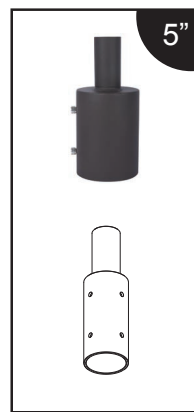

4" Wallmount to 2-3/8" Single Head

4" Wallmount to 2-3/8" Single Head (90°)

ROUND TENON VERTICAL POLE MOUNTING BRACKET

ORDER NUMBER

P10348 MT-3RTV2.5-1/BZ

3" Round Tenon Vertical to 2-3/8" Single head

ORDER NUMBER

P10349 MT-4RTV2.5-1/BZ

4" Round Tenon Vertical to 2-3/8" Single head

ORDER NUMBER

P10350 MT-5RTV2.5-1/BZ

5" Round Tenon Vertical to 2-3/8" Single head

SQUARE TENON VERTICAL POLE MOUNTING BRACKET

ORDER NUMBER