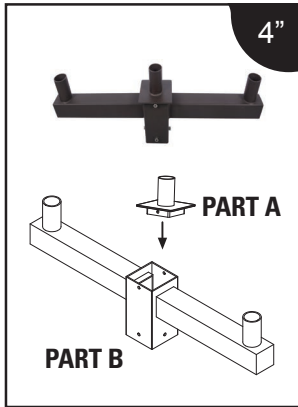

POLE MOUNTING BRACKET

ORDER NUMBER P10360 MT-4STV2.5-2180/BZ

4" Square Tenon Vertical to 2-3/8" Double Heads at 180°

Item #	Catalog Number	Description	Max allowable load per tenon	Bracket EPA MAX	Bracket weight MAX
P10360	MT-4STV2.5-2180/BZ	Square Twin	110lbs(50kg)	0.89ft ²	17.6lbs(8kg)
P10361	MT-4STV2.5-3180/BZ	Square 3-in-line	110lbs(50kg)	1.2ft ²	28.2lbs(12.8kg)
P10362	MT-4STV2.5-490/BZ	Square 4 @ 90°	110lbs(50kg)	0.89ft ²	27.3lbs(12.4kg)
P10356	MT-2.5RTBV2.5-2180/BZ	Round Twin	110lbs(50kg)	1.1ft ²	17.8lbs(8.1kg)
P10357	MT-2.5RTBV2.5-3180/BZ	Round 3-in-line	110lbs(50kg)	1.5ft ²	27lbs(12.3kg)
P10358	MT-2.5RTBV2.5-3120/BZ	Round 3 @ 120°	110lbs(50kg)	1.4ft ²	27.7lbs(12.6kg)

SQUARE TENON VERTICAL TRIPLE HEAD 180° POLE MOUNTING BRACKET

ORDER NUMBER

P10361 MT-4STV2.5-3180/BZ

4" Square Tenon Vertical to 2-3/8" Triple Heads at 180°

Item #	Catalog Number	Description	Max allowable load per tenon	Bracket EPA MAX	Bracket weight MAX
P10360	MT-4STV2.5-2180/BZ	Square Twin	110lbs(50kg)	0.89ft ²	17.6lbs(8kg)
P10361	MT-4STV2.5-3180/BZ	Square 3-in-line	110lbs(50kg)	1.2ft ²	28.2lbs(12.8kg)
P10362	MT-4STV2.5-490/BZ	Square 4 @ 90°	110lbs(50kg)	0.89ft ²	27.3lbs(12.4kg)
P10356	MT-2.5RTBV2.5-2180/BZ	Round Twin	110lbs(50kg)	1.1ft ²	17.8lbs(8.1kg)
P10357	MT-2.5RTBV2.5-3180/BZ	Round 3-in-line	110lbs(50kg)	1.5ft ²	27lbs(12.3kg)
P10358	MT-2.5RTBV2.5-3120/BZ	Round 3 @ 120°	110lbs(50kg)	1.4ft ²	27.7lbs(12.6kg)