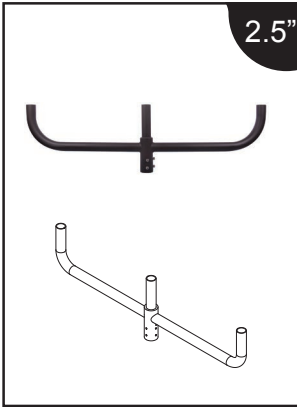

P10349 MT-4RTV2.5-1/BZ

4" Round Tenon Vertical to 2-3/8" Single head

ORDER NUMBER

P10350 MT-5RTV2.5-1/BZ

5" Round Tenon Vertical to 2-3/8" Single head

SQUARE TENON VERTICAL POLE MOUNTING BRACKET

ORDER NUMBER

P10351 MT-3STV2.5-1/BZ

3" Square Tenon Vertical to 2-3/8" Single head

ORDER NUMBER

P10352 MT-4STV2.5-1/BZ

4" Square Tenon Vertical to 2-3/8" Single head

ORDER NUMBER

P10353 MT-5STV2.5-1/BZ

5" Square Tenon Vertical to 2-3/8" Single head

ROUND TENON BULLHORN TRIPLE HEAD 180°

POLE MOUNTING BRACKET

ORDER NUMBER P10357 MT-2.5RTBV2.5-3180/BZ

2.5" Round Tenon Bullhorn Vertical to 2-3/8" Triple Heads at 180°

Item #	Catalog Number	Description	Max allowable load per tenon	Bracket EPA MAX	Bracket weight MAX
P10360	MT-4STV2.5-2180/BZ	Square Twin	110lbs(50kg)	0.89ft ²	17.6lbs(8kg)
P10361	MT-4STV2.5-3180/BZ	Square 3-in-line	110lbs(50kg)	1.2ft ²	28.2lbs(12.8kg)
P10362	MT-4STV2.5-490/BZ	Square 4 @ 90°	110lbs(50kg)	0.89ft ²	27.3lbs(12.4kg)
P10356	MT-2.5RTBV2.5-2180/BZ	Round Twin	110lbs(50kg)	1.1ft ²	17.8lbs(8.1kg)
P10357	MT-2.5RTBV2.5-3180/BZ	Round 3-in-line	110lbs(50kg)	1.5ft ²	27lbs(12.3kg)
P10358	MT-2.5RTBV2.5-3120/BZ	Round 3 @ 120°	110lbs(50kg)	1.4ft ²	27.7lbs(12.6kg)

ROUND TENON BULLHORN TRIPLE HEAD 120°

POLE MOUNTING BRACKET

ORDER NUMBER

P10358 MT-2.5RTBV2.5-3120/BZ

2.5" Round Tenon Bullhorn Vertical to 2-3/8" Triple Heads at 120°

Item #	Catalog Number	Description	Max allowable load per tenon	Bracket EPA MAX	Bracket weight MAX
P10360	MT-4STV2.5-2180/BZ	Square Twin	110lbs(50kg)	0.89ft ²	17.6lbs(8kg)
P10361	MT-4STV2.5-3180/BZ	Square 3-in-line	110lbs(50kg)	1.2ft ²	28.2lbs(12.8kg)
P10362	MT-4STV2.5-490/BZ	Square 4 @ 90°	110lbs(50kg)	0.89ft ²	27.3lbs(12.4kg)
P10356	MT-2.5RTBV2.5-2180/BZ	Round Twin	110lbs(50kg)	1.1ft ²	17.8lbs(8.1 kg)
P10357	MT-2.5RTBV2.5-3180/BZ	Round 3-in-line	110lbs(50kg)	1.5ft ²	27lbs(12.3kg)
P10358	MT-2.5RTBV2.5-3120/BZ	Round 3 @ 120°	110lbs(50kg)	1.4ft ²	27.7lbs(12.6kg)