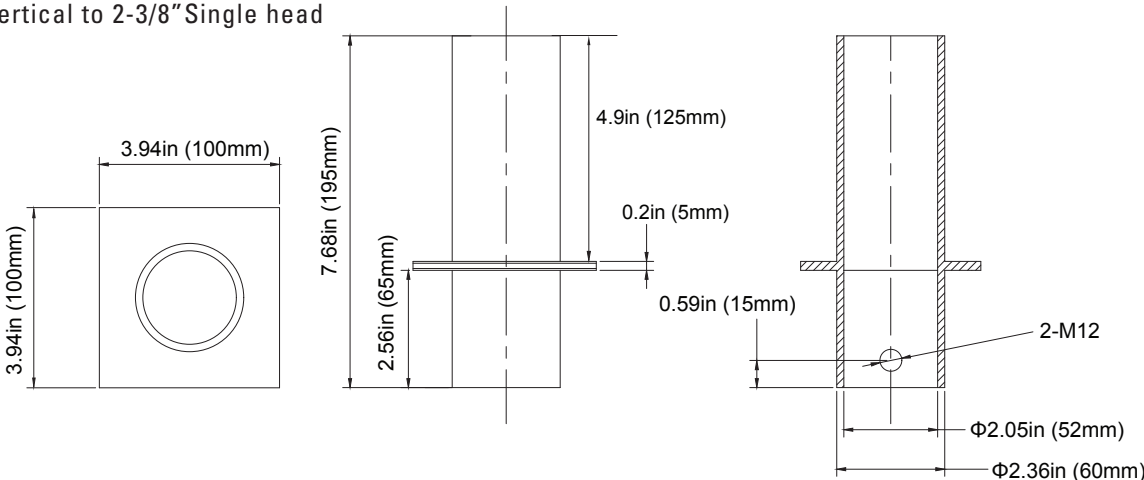

SQUARE TENON

4" Square Tenon Vertical to 2-3/8" Double Heads (180°)

4" Square Tenon Vertical to 2-3/8" Triplet Heads (180°)

4" Square Tenon Vertical to 2-3/8" Quad Heads (90°)

4" Square Tenon Cap (Black)

WALL MOUNT

P10349 MT-4RTV2.5-1/BZ

4" Round Tenon Vertical to 2-3/8" Single head

ORDER NUMBER

P10350 MT-5RTV2.5-1/BZ

5" Round Tenon Vertical to 2-3/8" Single head

SQUARE TENON VERTICAL POLE MOUNTING BRACKET

ORDER NUMBER

P10351 MT-3STV2.5-1/BZ

3" Square Tenon Vertical to 2-3/8" Single head

ORDER NUMBER

P10352 MT-4STV2.5-1/BZ

4" Square Tenon Vertical to 2-3/8" Single head

ORDER NUMBER

P10353 MT-5STV2.5-1/BZ

5" Square Tenon Vertical to 2-3/8" Single head

ROUND TENON BULLHORN TRIPLE HEAD 180°

POLE MOUNTING BRACKET

ORDER NUMBER P10357 MT-2.5RTBV2.5-3180/BZ

2.5" Round Tenon Bullhorn Vertical to 2-3/8" Triple Heads at 180°

Item #	Catalog Number	Description	Max allowable load per tenon	Bracket EPA MAX	Bracket weight MAX
P10360	MT-4STV2.5-2180/BZ	Square Twin	110lbs(50kg)	0.89ft ²	17.6lbs(8kg)
P10361	MT-4STV2.5-3180/BZ	Square 3-in-line	110lbs(50kg)	1.2ft ²	28.2lbs(12.8kg)
P10362	MT-4STV2.5-490/BZ	Square 4 @ 90°	110lbs(50kg)	0.89ft ²	27.3lbs(12.4kg)
P10356	MT-2.5RTBV2.5-2180/BZ	Round Twin	110lbs(50kg)	1.1ft ²	17.8lbs(8.1kg)
P10357	MT-2.5RTBV2.5-3180/BZ	Round 3-in-line	110lbs(50kg)	1.5ft ²	27lbs(12.3kg)
P10358	MT-2.5RTBV2.5-3120/BZ	Round 3 @ 120°	110lbs(50kg)	1.4ft ²	27.7lbs(12.6kg)