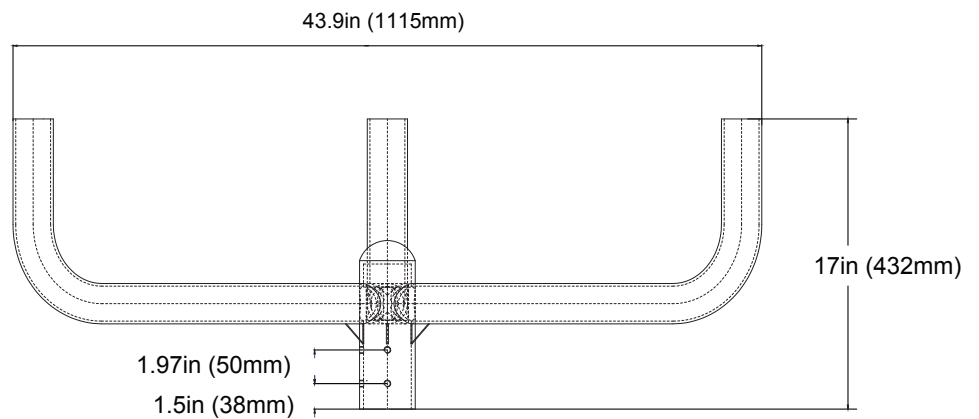

ROUND TENON BULLHORN TRIPLE HEAD 120°

POLE MOUNTING BRACKET

ORDER NUMBER

P10358 MT-2.5RTBV2.5-3120/BZ

2.5" Round Tenon Bullhorn Vertical to 2-3/8" Triple Heads at 120°

Item #	Catalog Number	Description	Max allowable load per tenon	Bracket EPA MAX	Bracket weight MAX
P10360	MT-4STV2.5-2180/BZ	Square Twin	110lbs(50kg)	0.89ft ²	17.6lbs(8kg)
P10361	MT-4STV2.5-3180/BZ	Square 3-in-line	110lbs(50kg)	1.2ft ²	28.2lbs(12.8kg)
P10362	MT-4STV2.5-490/BZ	Square 4 @ 90°	110lbs(50kg)	0.89ft ²	27.3lbs(12.4kg)
P10356	MT-2.5RTBV2.5-2180/BZ	Round Twin	110lbs(50kg)	1.1ft ²	17.8lbs(8.1 kg)
P10357	MT-2.5RTBV2.5-3180/BZ	Round 3-in-line	110lbs(50kg)	1.5ft ²	27lbs(12.3kg)
P10358	MT-2.5RTBV2.5-3120/BZ	Round 3 @ 120°	110lbs(50kg)	1.4ft ²	27.7lbs(12.6kg)

POLE MOUNTING BRACKET

ORDER NUMBER P10360 MT-4STV2.5-2180/BZ

4" Square Tenon Vertical to 2-3/8" Double Heads at 180°

Item #	Catalog Number	Description	Max allowable load per tenon	Bracket EPA MAX	Bracket weight MAX
P10360	MT-4STV2.5-2180/BZ	Square Twin	110lbs(50kg)	0.89ft ²	17.6lbs(8kg)
P10361	MT-4STV2.5-3180/BZ	Square 3-in-line	110lbs(50kg)	1.2ft ²	28.2lbs(12.8kg)
P10362	MT-4STV2.5-490/BZ	Square 4 @ 90°	110lbs(50kg)	0.89ft ²	27.3lbs(12.4kg)
P10356	MT-2.5RTBV2.5-2180/BZ	Round Twin	110lbs(50kg)	1.1ft ²	17.8lbs(8.1kg)
P10357	MT-2.5RTBV2.5-3180/BZ	Round 3-in-line	110lbs(50kg)	1.5ft ²	27lbs(12.3kg)
P10358	MT-2.5RTBV2.5-3120/BZ	Round 3 @ 120°	110lbs(50kg)	1.4ft ²	27.7lbs(12.6kg)