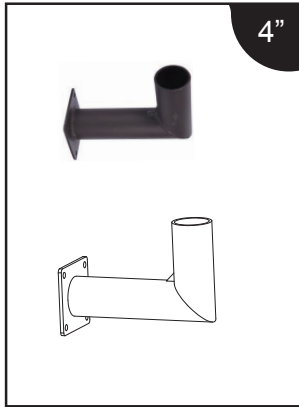

PART A

PART B

SQUARE TENON VERTICAL QUAD HEAD 90°

POLE MOUNTING BRACKET

ORDER NUMBER P10362 MT-4STV2.5-490/BZ

4" Square Tenon Vertical to 2-3/8" Quad Heads at 90°

Item #	Catalog Number	Description	Max allowable load per tenon	Bracket EPA MAX	Bracket weight MAX
P10360	MT-4STV2.5-2180/BZ	Square Twin	110lbs(50kg)	0.89ft ²	17.6lbs(8kg)
P10361	MT-4STV2.5-3180/BZ	Square 3-in-line	110lbs(50kg)	1.2ft ²	28.2lbs(12.8kg)
P10362	MT-4STV2.5-490/BZ	Square 4 @ 90°	110lbs(50kg)	0.89ft ²	27.3lbs(12.4kg)
P10356	MT-2.5RTBV2.5-2180/BZ	Round Twin	110lbs(50kg)	1.1ft ²	17.8lbs(8.1kg)
P10357	MT-2.5RTBV2.5-3180/BZ	Round 3-in-line	110lbs(50kg)	1.5ft ²	27lbs(12.3kg)
P10358	MT-2.5RTBV2.5-3120/BZ	Round 3 @ 120°	110lbs(50kg)	1.4ft ²	27.7lbs(12.6kg)

4" WALL MOUNT SINGLE HEAD POLE MOUNTING BRACKET

ORDER NUMBER

P10363 MT-4WM2.5-1/BZ

4" Wallmount to 2-3/8" Single Head

4" WALLMOUNT SINGLE HEAD 90° POLE MOUNTING BRACKET

ORDER NUMBER P10364 MT-4WM2.5-190/BZ

4" Wallmount to 2-3/8" Single Heads at 90°

MOUNT 4" SQUARE TENON CAP

POLE MOUNTING BRACKET

ORDER NUMBER

P10354 MT-4STC/BK

4" Square Tenon Cap (Black)