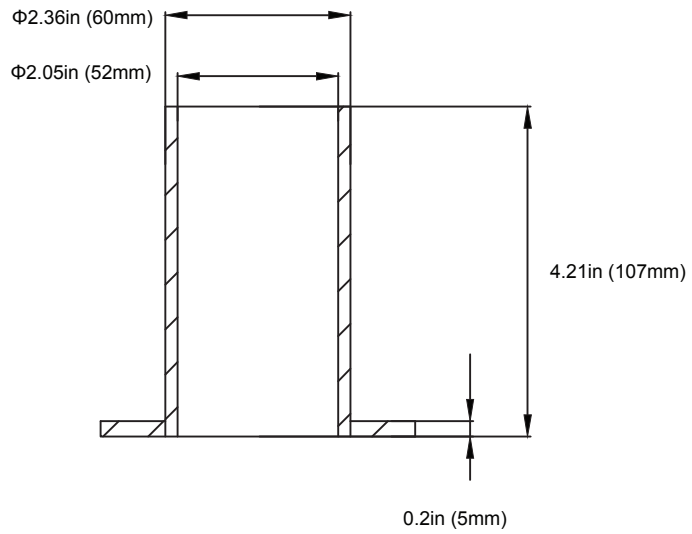

4" WALL MOUNT SINGLE HEAD POLE MOUNTING BRACKET

ORDER NUMBER

P10363 MT-4WM2.5-1/BZ

4" Wallmount to 2-3/8" Single Head