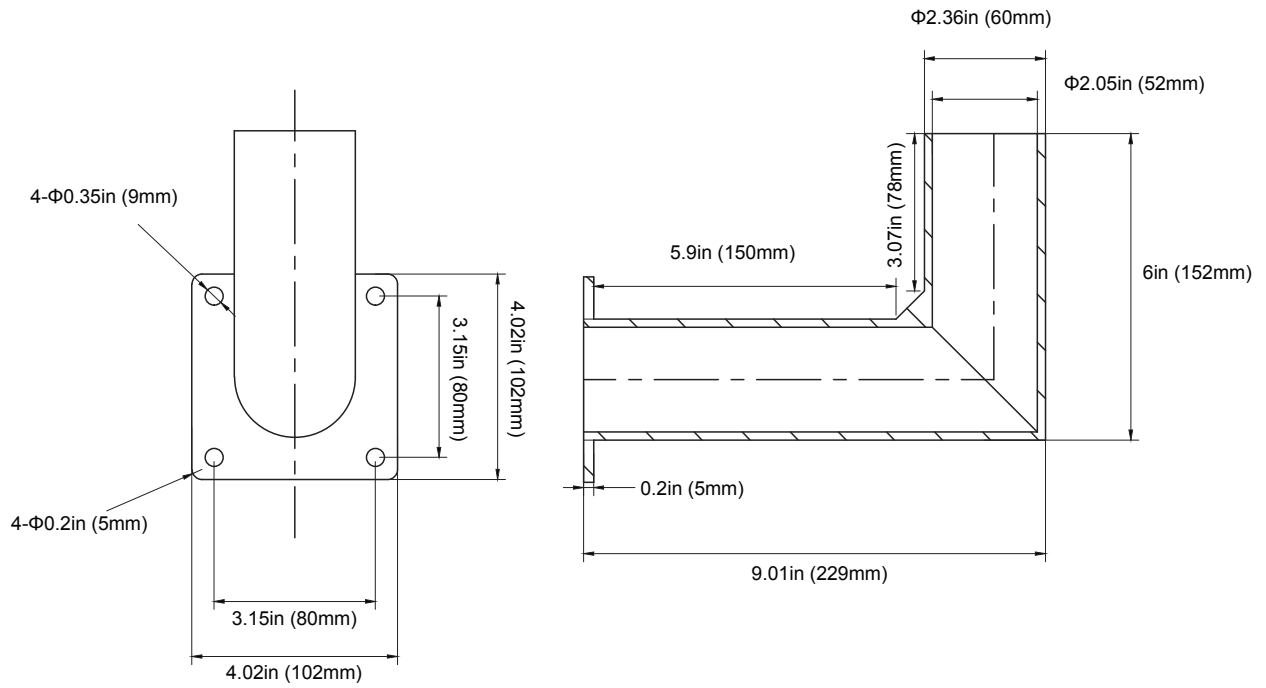

4" WALLMOUNT SINGLE HEAD 90° POLE MOUNTING BRACKET

ORDER NUMBER P10364 MT-4WM2.5-190/BZ

4" Wallmount to 2-3/8" Single Heads at 90°