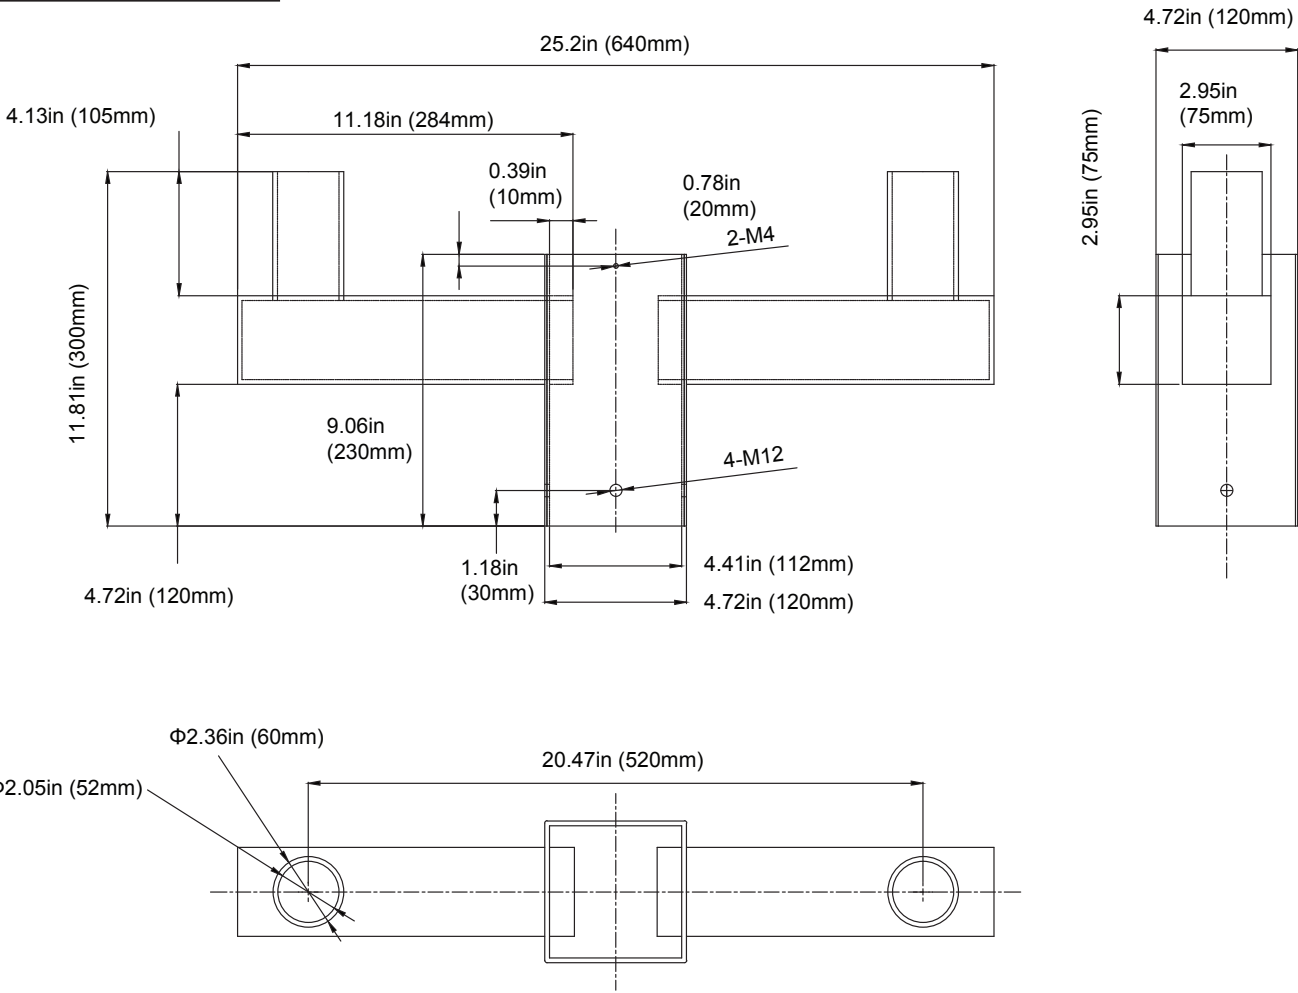

ROUND TENON HORIZONTAL DOUBLE HEAD 90°

POLE MOUNTING BRACKET

ORDER NUMBER

P10359 MT-2.5RTBH2.5-290/BZ

2.5" Round Tenon Bullhorn Horizontal to 2-3/8" Double Heads at 90°

SQUARE TENON VERTICAL DOUBLE HEAD 180°

POLE MOUNTING BRACKET

ORDER NUMBER P10360 MT-4STV2.5-2180/BZ

4" Square Tenon Vertical to 2-3/8" Double Heads at 180°

Item #	Catalog Number	Description	Max allowable load per tenon	Bracket EPA MAX	Bracket weight MAX
P10360	MT-4STV2.5-2180/BZ	Square Twin	110lbs(50kg)	0.89ft ²	17.6lbs(8kg)
P10361	MT-4STV2.5-3180/BZ	Square 3-in-line	110lbs(50kg)	1.2ft ²	28.2lbs(12.8kg)
P10362	MT-4STV2.5-490/BZ	Square 4 @ 90°	110lbs(50kg)	0.89ft ²	27.3lbs(12.4kg)
P10356	MT-2.5RTBV2.5-2180/BZ	Round Twin	110lbs(50kg)	1.1ft ²	17.8lbs(8.1kg)
P10357	MT-2.5RTBV2.5-3180/BZ	Round 3-in-line	110lbs(50kg)	1.5ft ²	27lbs(12.3kg)
P10358	MT-2.5RTBV2.5-3120/BZ	Round 3 @ 120°	110lbs(50kg)	1.4ft ²	27.7lbs(12.6kg)

SQUARE TENON VERTICAL TRIPLE HEAD 180° POLE MOUNTING BRACKET

ORDER NUMBER

P10361 MT-4STV2.5-3180/BZ

4" Square Tenon Vertical to 2-3/8" Triple Heads at 180°

Item #	Catalog Number	Description	Max allowable load per tenon	Bracket EPA MAX	Bracket weight MAX
P10360	MT-4STV2.5-2180/BZ	Square Twin	110lbs(50kg)	0.89ft ²	17.6lbs(8kg)
P10361	MT-4STV2.5-3180/BZ	Square 3-in-line	110lbs(50kg)	1.2ft ²	28.2lbs(12.8kg)
P10362	MT-4STV2.5-490/BZ	Square 4 @ 90°	110lbs(50kg)	0.89ft ²	27.3lbs(12.4kg)
P10356	MT-2.5RTBV2.5-2180/BZ	Round Twin	110lbs(50kg)	1.1ft ²	17.8lbs(8.1kg)
P10357	MT-2.5RTBV2.5-3180/BZ	Round 3-in-line	110lbs(50kg)	1.5ft ²	27lbs(12.3kg)
P10358	MT-2.5RTBV2.5-3120/BZ	Round 3 @ 120°	110lbs(50kg)	1.4ft ²	27.7lbs(12.6kg)