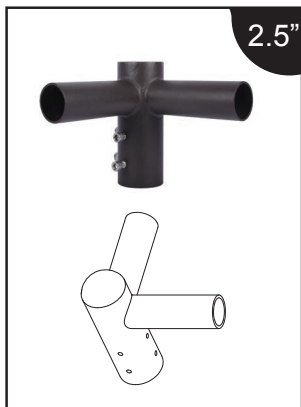

ROUND TENON BULLHORN TRIPLE HEAD 180°

POLE MOUNTING BRACKET

ORDER NUMBER P10357 MT-2.5RTBV2.5-3180/BZ

2.5" Round Tenon Bullhorn Vertical to 2-3/8" Triple Heads at 180°

Item #	Catalog Number	Description	Max allowable load per tenon	Bracket EPA MAX	Bracket weight MAX
P10360	MT-4STV2.5-2180/BZ	Square Twin	110lbs(50kg)	0.89ft ²	17.6lbs(8kg)
P10361	MT-4STV2.5-3180/BZ	Square 3-in-line	110lbs(50kg)	1.2ft ²	28.2lbs(12.8kg)
P10362	MT-4STV2.5-490/BZ	Square 4 @ 90°	110lbs(50kg)	0.89ft ²	27.3lbs(12.4kg)
P10356	MT-2.5RTBV2.5-2180/BZ	Round Twin	110lbs(50kg)	1.1ft ²	17.8lbs(8.1kg)
P10357	MT-2.5RTBV2.5-3180/BZ	Round 3-in-line	110lbs(50kg)	1.5ft ²	27lbs(12.3kg)
P10358	MT-2.5RTBV2.5-3120/BZ	Round 3 @ 120°	110lbs(50kg)	1.4ft ²	27.7lbs(12.6kg)

ROUND TENON BULLHORN TRIPLE HEAD 120°

POLE MOUNTING BRACKET

ORDER NUMBER

P10358 MT-2.5RTBV2.5-3120/BZ

2.5" Round Tenon Bullhorn Vertical to 2-3/8" Triple Heads at 120°

Item #	Catalog Number	Description	Max allowable load per tenon	Bracket EPA MAX	Bracket weight MAX
P10360	MT-4STV2.5-2180/BZ	Square Twin	110lbs(50kg)	0.89ft ²	17.6lbs(8kg)
P10361	MT-4STV2.5-3180/BZ	Square 3-in-line	110lbs(50kg)	1.2ft ²	28.2lbs(12.8kg)
P10362	MT-4STV2.5-490/BZ	Square 4 @ 90°	110lbs(50kg)	0.89ft ²	27.3lbs(12.4kg)
P10356	MT-2.5RTBV2.5-2180/BZ	Round Twin	110lbs(50kg)	1.1ft ²	17.8lbs(8.1 kg)
P10357	MT-2.5RTBV2.5-3180/BZ	Round 3-in-line	110lbs(50kg)	1.5ft ²	27lbs(12.3kg)
P10358	MT-2.5RTBV2.5-3120/BZ	Round 3 @ 120°	110lbs(50kg)	1.4ft ²	27.7lbs(12.6kg)

ROUND TENON HORIZONTAL DOUBLE HEAD 90°

POLE MOUNTING BRACKET

ORDER NUMBER

P10359 MT-2.5RTBH2.5-290/BZ

2.5" Round Tenon Bullhorn Horizontal to 2-3/8" Double Heads at 90°

SQUARE TENON VERTICAL DOUBLE HEAD 180°