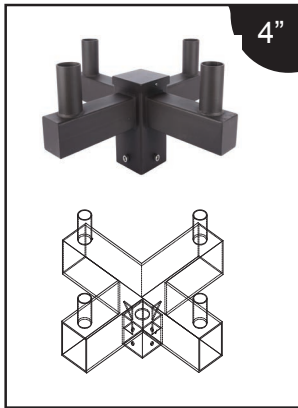

PART A

PART B

SQUARE TENON VERTICAL QUAD HEAD 90°

POLE MOUNTING BRACKET

ORDER NUMBER P10362 MT-4STV2.5-490/BZ

4" Square Tenon Vertical to 2-3/8" Quad Heads at 90°

Item #	Catalog Number	Description	Max allowable load per tenon	Bracket EPA MAX	Bracket weight MAX
P10360	MT-4STV2.5-2180/BZ	Square Twin	110lbs(50kg)	0.89ft ²	17.6lbs(8kg)
P10361	MT-4STV2.5-3180/BZ	Square 3-in-line	110lbs(50kg)	1.2ft ²	28.2lbs(12.8kg)
P10362	MT-4STV2.5-490/BZ	Square 4 @ 90°	110lbs(50kg)	0.89ft ²	27.3lbs(12.4kg)
P10356	MT-2.5RTBV2.5-2180/BZ	Round Twin	110lbs(50kg)	1.1ft ²	17.8lbs(8.1kg)
P10357	MT-2.5RTBV2.5-3180/BZ	Round 3-in-line	110lbs(50kg)	1.5ft ²	27lbs(12.3kg)
P10358	MT-2.5RTBV2.5-3120/BZ	Round 3 @ 120°	110lbs(50kg)	1.4ft ²	27.7lbs(12.6kg)

4" WALL MOUNT SINGLE HEAD POLE MOUNTING BRACKET

ORDER NUMBER

P10363 MT-4WM2.5-1/BZ

4" Wallmount to 2-3/8" Single Head

4" WALLMOUNT SINGLE HEAD 90° POLE MOUNTING BRACKET

ORDER NUMBER P10364 MT-4WM2.5-190/BZ