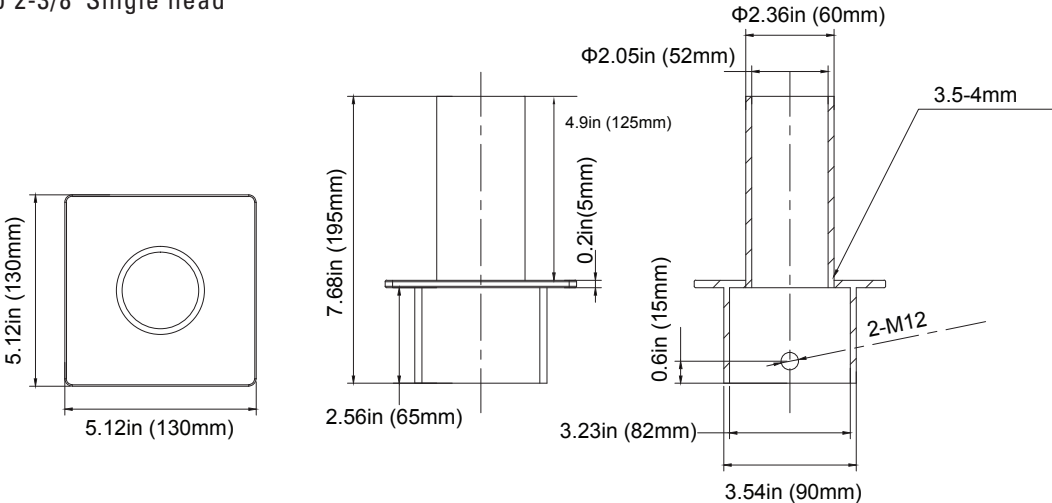

P10351 MT-3STV2.5-1/BZ

3" Square Tenon Vertical to 2-3/8" Single head

ORDER NUMBER

P10352 MT-4STV2.5-1/BZ

4" Square Tenon Vertical to 2-3/8" Single head

ORDER NUMBER

P10353 MT-5STV2.5-1/BZ

5" Square Tenon Vertical to 2-3/8" Single head

ROUND TENON BULLHORN TRIPLE HEAD 180°

POLE MOUNTING BRACKET

ORDER NUMBER P10357 MT-2.5RTBV2.5-3180/BZ

2.5" Round Tenon Bullhorn Vertical to 2-3/8" Triple Heads at 180°

Item #	Catalog Number	Description	Max allowable load per tenon	Bracket EPA MAX	Bracket weight MAX
P10360	MT-4STV2.5-2180/BZ	Square Twin	110lbs(50kg)	0.89ft ²	17.6lbs(8kg)
P10361	MT-4STV2.5-3180/BZ	Square 3-in-line	110lbs(50kg)	1.2ft ²	28.2lbs(12.8kg)
P10362	MT-4STV2.5-490/BZ	Square 4 @ 90°	110lbs(50kg)	0.89ft ²	27.3lbs(12.4kg)
P10356	MT-2.5RTBV2.5-2180/BZ	Round Twin	110lbs(50kg)	1.1ft ²	17.8lbs(8.1kg)
P10357	MT-2.5RTBV2.5-3180/BZ	Round 3-in-line	110lbs(50kg)	1.5ft ²	27lbs(12.3kg)
P10358	MT-2.5RTBV2.5-3120/BZ	Round 3 @ 120°	110lbs(50kg)	1.4ft ²	27.7lbs(12.6kg)