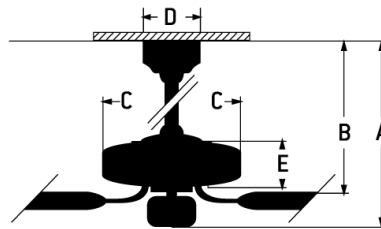

- Standard Pull Chain Speed Control
- Custom Reversible Pro Plus 119 Blades Included Brushed Nickel/Greywood
- Dual Mount (Flat or Angled Ceiling up to 23°)
- Suitable for Indoor only
- Included (Optional) 18 Watt LED Light Kit (Dimmable)
- Standard, 3-Speed Reversible Motor
- 4 inch Downrod Included
- JA8/Title24 Compliant
- Energy Guide 3399 CFM, High Speed 4675 CFM

Specs

Blade Sweep Opt (in.)	52
Blades	5
Blade Pitch (deg)	11.50
Motor Size (MM)	153x13
Amps at High Speed	0.56
Watts (Hi Speed)	67.21
Energy Guide Watts	42
Energy Guide CFM	3399
Energy Guide CFM_Watts	81
Energy Guide Est. Yearly	12
Energy Cost	
High Speed (CFM)	4675
Low Speed (CFM)	1953
Carton Size (CU FT)	1.75
Bulb CCT	3000
Bulb Wattage	18
CRI	90
Light Kit Options	IncludedOptional
Lumens	1032
Mounting Location	Indoor
Shipping Weight (lbs.)	18.48
UPS Oversized	No

Dimensions

A:	16.30
B:	11.24
C:	11.56
D:	5.51
E:	4.54
Downrod Length (in.)	4

Warranty

Limited Lifetime Warranty

Craftmade • PO Box 612024 • Dallas, TX • 75261 • • • © 2024 All Rights Reserved