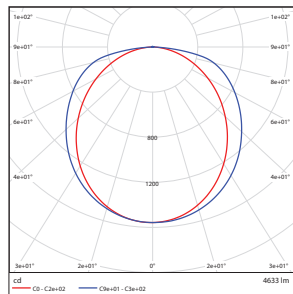

**PHOTOMETRICS CHART**

**PACKAGE**

**40 Watt**  
DLC Standard

Center Beam fc	Beam Width	
4.3R	91.5 fc	19.1 ft 11.7 ft
9.7R	22.3 fc	38.7 ft 23.6 ft
13.0R	10.0 fc	57.8 ft 35.2 ft
17.3R	5.65 fc	77.0 ft 46.9 ft
21.7R	3.59 fc	96.5 ft 58.8 ft
26.0R	2.50 fc	115.7 ft 70.5 ft

■ Vert. Spread: 131.6°  
■ Horiz. Spread: 107.2°

**36 Watt**  
DLC Standard

Center Beam fc	Beam Width	
3.3R	143 fc	8.3 ft 13.2 ft
6.7R	34.7 fc	16.9 ft 26.8 ft
10.0R	15.6 fc	25.2 ft 40.0 ft
13.3R	8.80 fc	33.6 ft 53.1 ft
16.7R	5.58 fc	42.1 ft 66.7 ft
20.0R	3.89 fc	50.5 ft 79.9 ft

■ Vert. Spread: 103.2°  
■ Horiz. Spread: 126.8°

**45 Watt**  
DLC Standard

Center Beam fc	Beam Width	
3.3R	184 fc	8.7 ft 13.7 ft
6.7R	44.6 fc	17.5 ft 27.8 ft
10.0R	20.0 fc	26.3 ft 41.5 ft
13.3R	11.3 fc	35.0 ft 55.2 ft
16.7R	7.18 fc	44.0 ft 69.3 ft
20.0R	5.00 fc	52.7 ft 82.9 ft