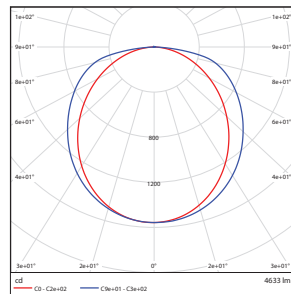

**PHOTOMETRICS CHART**

**PACKAGE**

**40 Watt**  
DLC Standard

Center Beam fc	Beam Width	
4.3R	91.5 fc	19.1 ft 11.7 ft
9.7R	22.3 fc	38.7 ft 23.6 ft
13.0R	10.0 fc	57.8 ft 35.2 ft
17.3R	5.65 fc	77.0 ft 46.9 ft
21.7R	3.59 fc	96.5 ft 58.8 ft
26.0R	2.50 fc	115.7 ft 70.5 ft

■ Vert. Spread: 131.6°  
■ Horiz. Spread: 107.2°

**36 Watt**  
DLC Standard

Center Beam fc	Beam Width	
3.3R	143 fc	8.3 ft 13.2 ft
6.7R	34.7 fc	16.9 ft 26.8 ft
10.0R	15.6 fc	25.2 ft 40.0 ft
13.3R	8.80 fc	33.6 ft 53.1 ft
16.7R	5.58 fc	42.1 ft 66.7 ft
20.0R	3.89 fc	50.5 ft 79.9 ft

■ Vert. Spread: 103.2°  
■ Horiz. Spread: 126.8°

**45 Watt**  
DLC Standard

Center Beam fc	Beam Width	
3.3R	184 fc	8.7 ft 13.7 ft
6.7R	44.6 fc	17.5 ft 27.8 ft
10.0R	20.0 fc	26.3 ft 41.5 ft
13.3R	11.3 fc	35.0 ft 55.2 ft
16.7R	7.18 fc	44.0 ft 69.3 ft
20.0R	5.00 fc	52.7 ft 82.9 ft