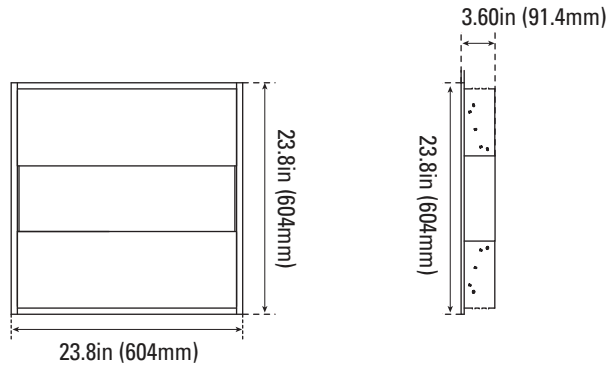

## Surge Protection

P10389 SPD-L-10KV-277  
(Surge Protection 10KV 120-277V)

P10390 SPD-L-20KV-277  
(Surge Protection 20KV 120-277V)

**DIMENSIONS**

**2'x2' - 40 Watt**  
8.00-lbs

**2'x4' - 45 Watt**  
15.00-lbs

**PHOTOMETRICS CHART**

**PACKAGE**

**40 Watt**  
DLC Standard

Center Beam fc	Beam Width	
4.3R	91.5 fc	19.1 ft 11.7 ft
9.7R	22.3 fc	38.7 ft 23.6 ft
13.0R	10.0 fc	57.8 ft 35.2 ft
17.3R	5.65 fc	77.0 ft 46.9 ft
21.7R	3.59 fc	96.5 ft 58.8 ft
26.0R	2.50 fc	115.7 ft 70.5 ft

■ Vert. Spread: 131.6°  
■ Horiz. Spread: 107.2°

**36 Watt**  
DLC Standard

Center Beam fc	Beam Width	
3.3R	143 fc	8.3 ft 13.2 ft
6.7R	34.7 fc	16.9 ft 26.8 ft
10.0R	15.6 fc	25.2 ft 40.0 ft
13.3R	8.80 fc	33.6 ft 53.1 ft
16.7R	5.58 fc	42.1 ft 66.7 ft
20.0R	3.89 fc	50.5 ft 79.9 ft