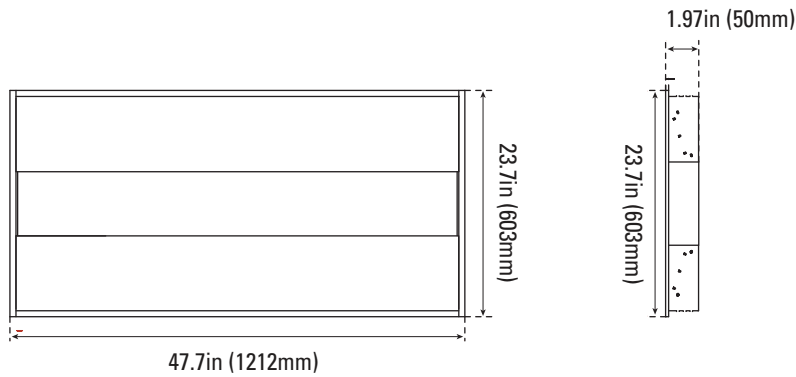

## Surge Protection

P10389 SPD-L-10KV-277  
(Surge Protection 10KV 120-277V)

P10390 SPD-L-20KV-277  
(Surge Protection 20KV 120-277V)

**DIMENSIONS**

**2'x2' - 40 Watt**  
8.00-lbs

**2'x4' - 45 Watt**  
15.00-lbs

**PHOTOMETRICS CHART**

**PACKAGE**

**40 Watt**  
DLC Standard

Center Beam fc	Beam Width	
4.3R	91.5 fc	19.1 ft 11.7 ft
9.7R	22.3 fc	38.7 ft 23.6 ft
13.0R	10.0 fc	57.8 ft 35.2 ft
17.3R	5.65 fc	77.0 ft 46.9 ft
21.7R	3.59 fc	96.5 ft 58.8 ft
26.0R	2.50 fc	115.7 ft 70.5 ft