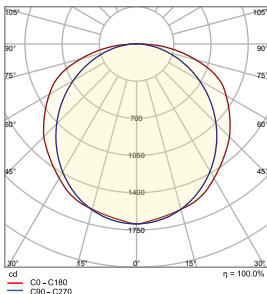

## Surge Protection

P10389 SPD-L-10KV-277  
(Surge Protection 10KV 120-277V)

P10390 SPD-L-20KV-277  
(Surge Protection 20KV 120-277V)

**DIMENSIONS**

**2'x2' - 40 Watt**  
8.00-lbs

**2'x4' - 45 Watt**  
15.00-lbs

**PHOTOMETRICS CHART**

**PACKAGE**

**40 Watt**  
DLC Standard

Center Beam fc	Beam Width	
4.3R	91.5 fc	19.1 ft 11.7 ft
9.7R	22.3 fc	38.7 ft 23.6 ft
13.0R	10.0 fc	57.8 ft 35.2 ft
17.3R	5.65 fc	77.0 ft 46.9 ft
21.7R	3.59 fc	96.5 ft 58.8 ft
26.0R	2.50 fc	115.7 ft 70.5 ft

■ Vert. Spread: 131.6°  
■ Horiz. Spread: 107.2°

**36 Watt**  
DLC Standard

Center Beam fc	Beam Width	
3.3R	143 fc	8.3 ft 13.2 ft
6.7R	34.7 fc	16.9 ft 26.8 ft
10.0R	15.6 fc	25.2 ft 40.0 ft
13.3R	8.80 fc	33.6 ft 53.1 ft
16.7R	5.58 fc	42.1 ft 66.7 ft
20.0R	3.89 fc	50.5 ft 79.9 ft