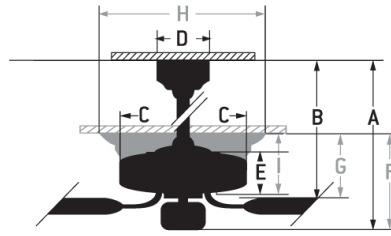

Safety Rating
Shipping Weight (lbs.)
UPS Oversized
Warranty

cETLus
17.53
No
Limited Lifetime Warranty

Craftmade • PO Box 612024 • Dallas, TX • 75261 • • • © 2024 All Rights Reserved