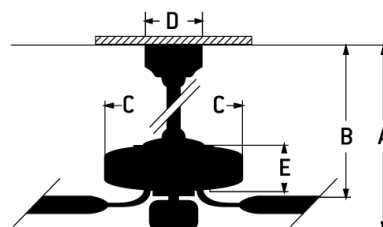

- Two options to Control fan: Included WIDC Handheld Control or Wi-Fi enabled Smart by Bond to use with most smart phones and devices
- Custom Taylor 20" Polycarbonate Blades Included
- Dual Mount (Flat or Angled Ceiling up to 23°, Slope Mount with SMA180XXX adapter only-Sold Separately)
- Damp Rated
- Included (Optional) 18 Watt LED Light Kit (Dimmable); Optional Lens Cover Included
- Energy Saving, 6-Speed Reversible DC Motor
- 6 inch Downrod Included
- JA8/Title24 Compliant
- Energy Guide 923 CFM, High Speed 1505 CFM

Specs

Blade Sweep Opt (in.)	20
Blades	3
Blade Pitch (deg)	14
Motor Size (MM)	62.3x9
Amps at High Speed	0.19
Watts (Hi Speed)	14.32
Energy Guide Watts	11
Energy Guide CFM	923
Energy Guide CFM_Watts	86
Energy Guide Est. Yearly Energy Cost	11
High Speed (CFM)	1505
Low Speed (CFM)	263
Carton Size (CU FT)	4.84
Bulb CCT	3000
Bulb Wattage	18
CRI	90
Light Kit Options	IncludedOptional

Dimensions

A:	16.99
B:	14.17
C:	7.32
D:	6.02
E:	5.47
Downrod Length (in.)	6

Lumens	1167
Mounting Location	Damp
Safety Rating	cULus
Shipping Weight (lbs.)	26.46
UPS Oversized	No
Warranty	Limited Lifetime Warranty
Finish	Flat Black