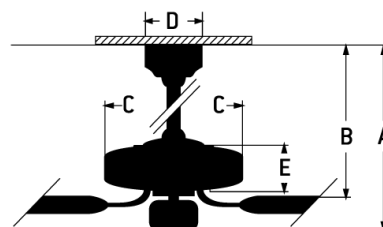

- Two options to Control fan: Included WIDC Handheld Control or Wi-Fi enabled Smart by Bond to use with most smart phones and devices
- Custom Taylor 20" Polycarbonate Blades Included
- Dual Mount (Flat or Angled Ceiling up to 23°, Slope Mount with SMA180XXX adapter only-Sold Separately)
- Indoor Rated
- Included (Optional) 18 Watt LED Light Kit (Dimmable); Optional Lens Cover Included
- Energy Saving, 6-Speed Reversible DC Motor
- 6 inch Downrod Included
- JA8/Title24 Compliant
- Energy Guide 923 CFM, High Speed 1505 CFM

Specs

Blade Sweep Opt (in.)	20
Blades	3
Blade Pitch (deg)	14
Motor Size (MM)	62.3x9
Amps at High Speed	0.19
Watts (Hi Speed)	14.32
Energy Guide Watts	11
Energy Guide CFM	923
Energy Guide CFM_Watts	86
Energy Guide Est. Yearly Energy Cost	11
High Speed (CFM)	1505
Low Speed (CFM)	263
Carton Size (CU FT)	4.84
Bulb CCT	3000
Bulb Wattage	18
CRI	90
Light Kit Options	IncludedOptional

Dimensions

A:	16.99
B:	14.17
C:	7.32
D:	6.02
E:	5.47
Downrod Length (in.)	6

Lumens	1167
Mounting Location	Indoor
Safety Rating	cULus
Shipping Weight (lbs.)	26.46
UPS Oversized	No
Warranty	Limited Lifetime Warranty
Blade Finish	Clear Acrylic
Finish	Flat Black-Satin Brass