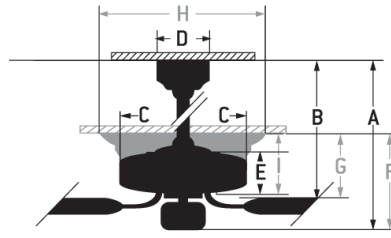

Safety Rating
Shipping Weight (lbs.)
UPS Oversized
Warranty

cETLus
16.76
No
Limited Lifetime Warranty

Craftmade • PO Box 612024 • Dallas, TX • 75261 • • • © 2024 All Rights Reserved