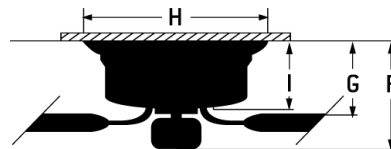

Specs

Dimensions

Blade Sweep Opt (in.)	44
Blades	5
Blade Pitch (deg)	13
Motor Size (MM)	153x15
Amps at High Speed	0.51
High Speed (CFM)	3843
Low Speed (CFM)	1854
Energy Guide Watts	39
Energy Guide CFM	2910
Energy Guide CFM_Watts	74
Energy Guide Est. Yearly	11
Energy Cost	
Watts (Hi Speed)	60.79
Carton Size (CU FT)	2.10
Shipping Weight (lbs.)	21.01
Bulb CCT	3000
Bulb Wattage	16
CRI	80
Light Kit Options	IncludedOptional
Lumens	656.60
Mounting Location	Indoor
Safety Rating	cULus
Shipping Weight (lbs.)	20.58
Warranty	Limited Lifetime Warranty
UPS Oversized	No

F: w/o Light Kit	10.43
F: w/ Light Kit	10.43
G:	7.25
H:	10.93
I:	10.43