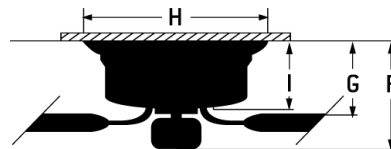

Specs

Blade Sweep Opt (in.)	52
Blades	5
Blade Pitch (deg)	13
Motor Size (MM)	172x17
Amps at High Speed	0.67
High Speed (CFM)	5637
Low Speed (CFM)	1849
Energy Guide Watts	50
Energy Guide CFM	3862
Energy Guide CFM_Watts	78
Energy Guide Est. Yearly	14
Energy Cost	
Watts (Hi Speed)	79.09
Carton Size (CU FT)	2.11
Shipping Weight (lbs.)	22.71
Bulb CCT	3000
Bulb Wattage	16
CRI	80
Light Kit Options	IncludedOptional
Lumens	656.60
Mounting Location	Indoor
Safety Rating	cULus
Shipping Weight (lbs.)	23.56
Warranty	Limited Lifetime Warranty
UPS Oversized	No

Dimensions

F: w/o Light Kit	10.43
F: w/ Light Kit	10.43
G:	7.25
H:	10.93
I:	10.43

Craftmade • PO Box 612024 • Dallas, TX • 75261 • • • © 2024 All Rights Reserved