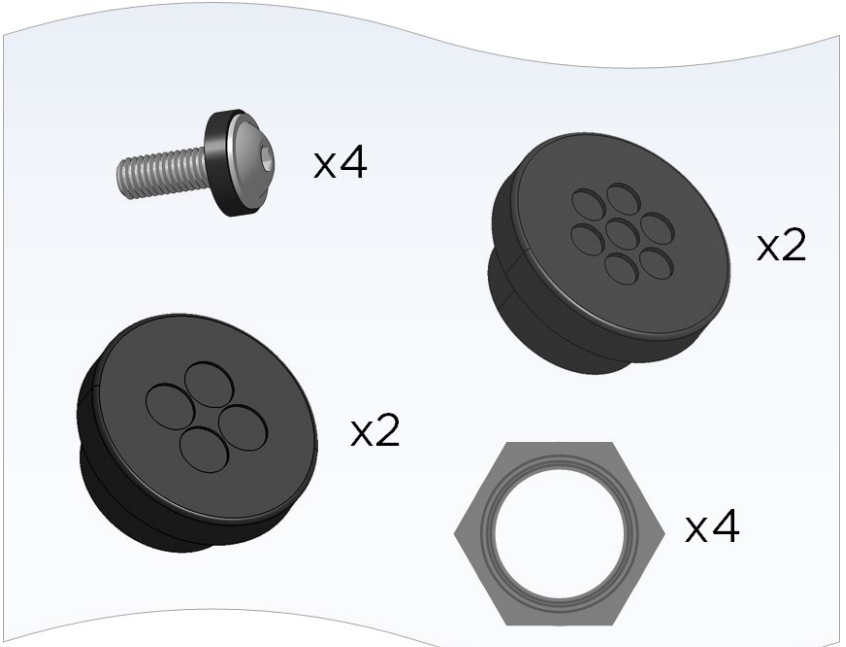

INSTALLING PEDESTAL

FOR TESLA WALL CONNECTOR

PEDESTAL

1508484-**-*

GEN 3

1457768-**-*

1552466-**-*

1529455-**-*

GEN 2

1050067-**-*

1050071-**-*

1050073-**-*

1050074-**-*

1

Ø
3/4 in - 1 in
(19 mm - 25 mm)

2

Ø
3/8 in - 1/2 in
(10 mm - 13 mm)