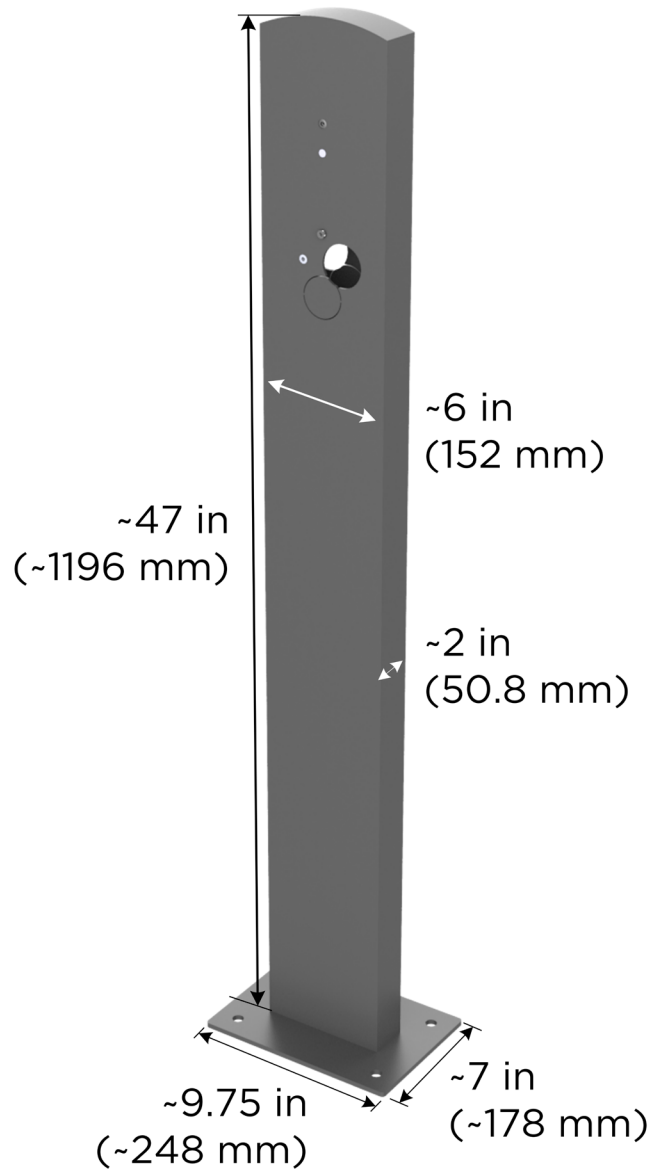

INSTALLING PEDESTAL

FOR TESLA WALL CONNECTOR

PEDESTAL

1508484-**-*

GEN 3

1457768-**-*

1552466-**-*

1529455-**-*

GEN 2

1050067-**-*

1050071-**-*

1050073-**-*

1050074-**-*

1

Ø
3/4 in - 1 in
(19 mm - 25 mm)

2

Ø
3/8 in - 1/2 in
(10 mm - 13 mm)