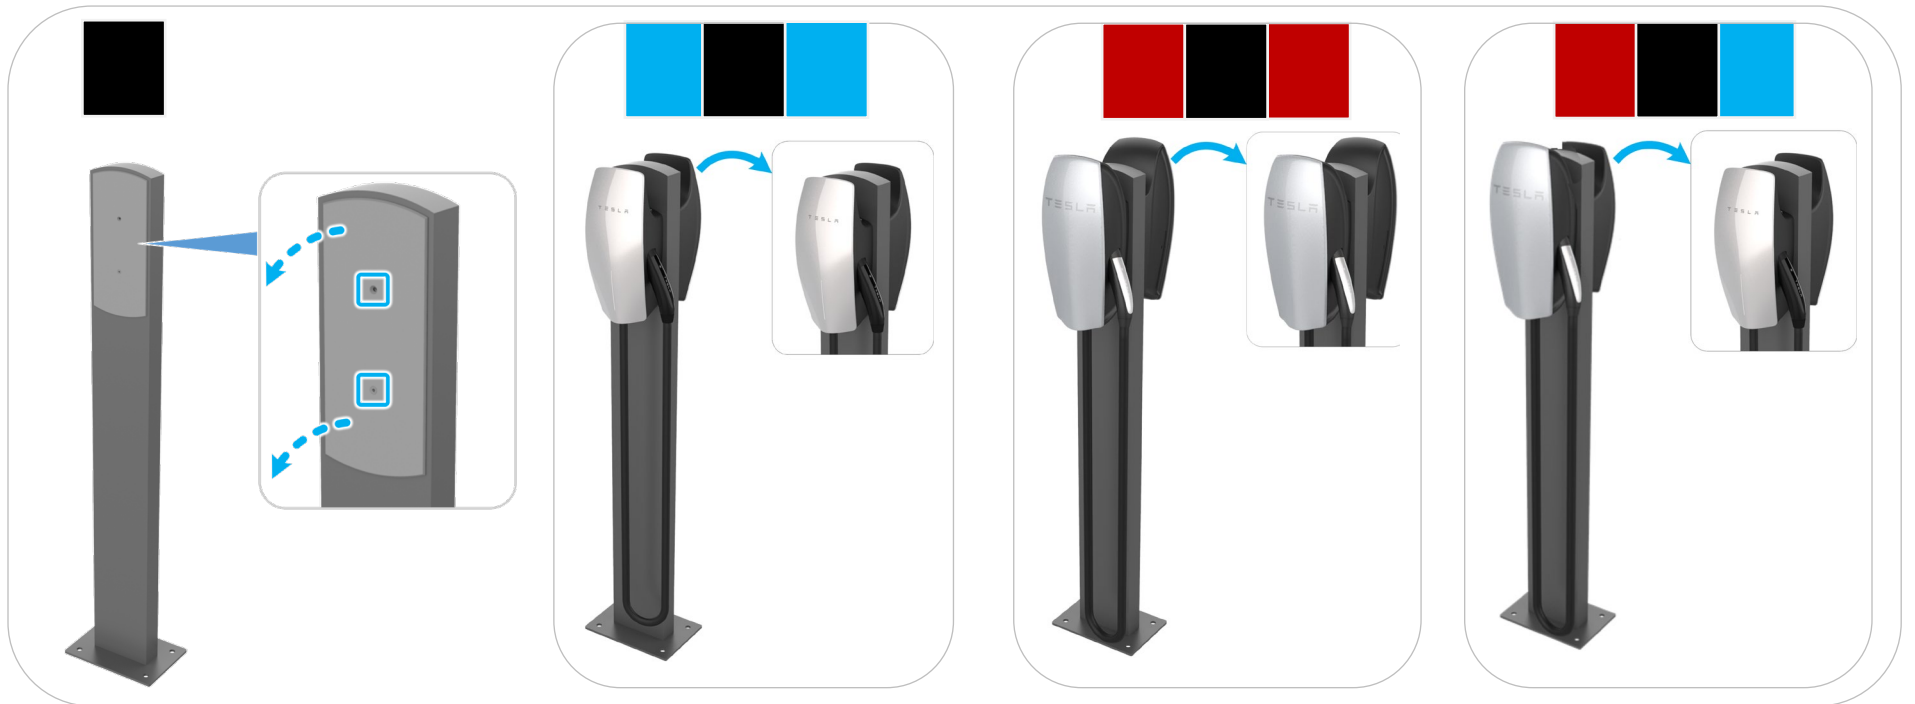

INSTALLING PEDESTAL

FOR TESLA WALL CONNECTOR

PEDESTAL

1508484-**-*

GEN 3

1457768-**-*

1552466-**-*

1529455-**-*

GEN 2

1050067-**-*

1050071-**-*

1050073-**-*

1050074-**-*

1

Ø
3/4 in - 1 in
(19 mm - 25 mm)

2

Ø
3/8 in - 1/2 in
(10 mm - 13 mm)