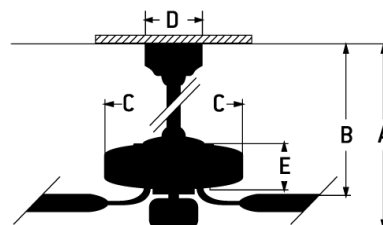

- Two options to Control fan: Included WIDC-CCT Handheld Control or Wi-Fi enabled Smart by Bond to use with most smart phones and devices
- Theiry Blades Included
- Dual Mount (Flat or Angled Ceiling up to 23°, Slope Mount with SMA180XXX adapter only-Sold Separately)
- Suitable for Indoor only
- Included (Optional) 20 Watt LED Light Kit (Dimmable); Optional Lens Cover Included
- Energy Saving, 6-Speed Reversible DC Motor
- 6 inch Downrod Included
- JA8/Title24 Compliant
- Energy Guide 3846 CFM, High Speed 5809 CFM

Specs

| | |
|--------------------------------------|----------------|
| Blade Sweep Opt (in.) | 52 |
| Blades | 5 |
| Blade Pitch (deg) | 13 |
| Motor Size (MM) | 155.5x15 |
| Amps at High Speed | 0.40 |
| Watts (Hi Speed) | 28.77 |
| Energy Guide Watts | 20 |
| Energy Guide CFM | 3846 |
| Energy Guide CFM_Watts | 192 |
| Energy Guide Est. Yearly Energy Cost | 6 |
| High Speed (CFM) | 5809 |
| Low Speed (CFM) | 1622 |
| Carton Size (CU FT) | 1.82 |
| Bulb CCT | 3000/4000/5000 |
| Bulb Wattage | 20 |

Dimensions

| | |
|----------------------|-------|
| A: | 17.50 |
| B: | 14.08 |
| C: | 9.13 |
| D: | 5.91 |
| E: | 4.47 |
| Downrod Length (in.) | 6 |

| | |
|-------------------------------|---------------------------|
| CRI | 80 |
| Light Kit Options | Included (Optional) |
| Lumens | 1083 |
| Mounting Location | Indoor |
| Safety Rating | cULus |
| Shipping Weight (lbs.) | 22.27 |
| UPS Oversized | No |
| Warranty | Limited Lifetime Warranty |