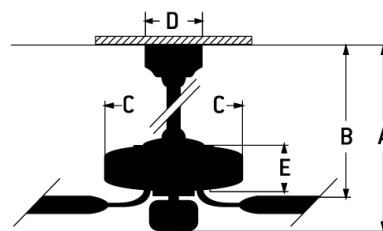

- UCI Wall Control (2) and Remote Clamshell Included
- Custom Theo ABS Blades Included
- Dual Mount (Flat or Angled Ceiling up to 23°)
- Damp Rated
- Included (Optional) 1 x 18W Dimmable LED Bulb Optional Lens Cover Included
- Standard, 3-Speed Reversible Motor
- 6" Downrod included
- JA8/Title24 Compliant
- Energy Guide 2374 CFM, High Speed 3080 CFM

Specs

Blade Sweep Opt (in.)	42
Blades	4
Blade Pitch (deg)	18
Motor Size (MM)	153x12
Amps at High Speed	0.42
Watts (Hi Speed)	50.85
Energy Guide Watts	35
Energy Guide CFM	2374
Energy Guide CFM_Watts	68
Energy Guide Est. Yearly Energy Cost	10
High Speed (CFM)	2990
Low Speed (CFM)	1573.37
Carton Size (CU FT)	1.61
Bulb CCT	3000
Bulb Wattage	18
CRI	93
Light Kit Options	Integrated
Lumens	910.10
Mounting Location	Damp
Safety Rating	cETLus
Shipping Weight (lbs.)	16.31
UPS Oversized	No
Warranty	Limited Lifetime Warranty
Finish	Flat Black

Dimensions

A:	14.34
B:	10.28
C:	8.66
D:	5.91
E:	6.93
Downrod Length (in.)	6

Craftmade · PO Box 612024 · Dallas, TX · 75261 · · · © 2024 All Rights Reserved