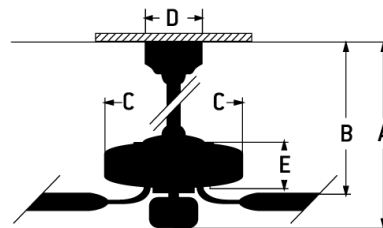

CRAFTMADE™

Topper - TOP52FB5

52" Topper in Flat Black w/ Flat Black Blades

The Craftmade Topper 52" ceiling fan features a protected integrated dimmable 20W 3000K - 5000K adjustable LED light with optional lens cover, 5 custom polycarbonate blades, a quiet energy-saving 6-speed, reversible DC motor, and is easily controlled with either the included remote control or the integrated WIFI featuring breeze and timer functions compatible for use with most smart home devices, smart phones and systems with no additional hub needed. Available in two finishes, the Brushed Polished Nickel is indoor rated only. The Flat Black is indoor/outdoor wet rated.

- Two options to Control fan: Included WIDC-CCT Handheld Control or Wi-Fi enabled Smart by Bond to use with most smart phones and devices
- Topper ABS Blades Included
- Dual Mount (Flat or Angled Ceiling up to 23°, Slope Mount with SMA180XXX adapter only-Sold Separately)
- Suitable for Wet Locations
- Included (Optional) 20 Watt LED Light Kit (Dimmable); Optional Lens Cover Included
- Energy Saving, 6-Speed Reversible DC Motor
- 6 inch Downrod Included
- JA8/Title24 Compliant
- Energy Guide 3656 CFM, High Speed 5525 CFM

Specs

Blade Sweep Opt (in.)	52
Blades	5
Blade Pitch (deg)	13
Motor Size (MM)	155.5x15
Amps at High Speed	0.32
Watts (Hi Speed)	21.97
Energy Guide Watts	16
Energy Guide CFM	3656
Energy Guide CFM_Watts	224
Energy Guide Est. Yearly	5
Energy Cost	
High Speed (CFM)	5525
Low Speed (CFM)	1538
Carton Size (CU FT)	2.75
Bulb CCT	3000/4000/5000
Bulb Wattage	20
CRI	80
Light Kit Options	Included (Optional)
Lumens	1177
Mounting Location	Wet
Safety Rating	cULus

Dimensions

A:	17.77
B:	12.96
C:	16.01
D:	5.91
E:	4.49
Downrod Length (in.)	6

Shipping Weight (lbs.)	25.35
UPS Oversized	No
Warranty	Limited Lifetime Warranty
Blade Finish	Flat Black
Finish	Flat Black

Craftmade • PO Box 612024 • Dallas, TX • 75261 • • • © 2024 All Rights Reserved