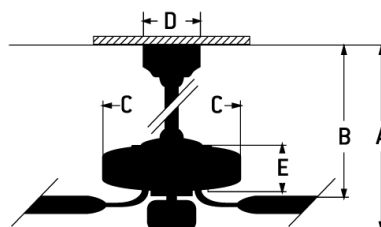

- Two options to Control fan: Included WIDC-CCT Handheld Control or Wi-Fi enabled Smart by Bond to use with most smart phones and devices
- Topper ABS Blades Included
- Dual Mount (Flat or Angled Ceiling up to 23°, Slope Mount with SMA180XXX adapter only-Sold Separately)
- Suitable for Indoor only
- Included (Optional) 20 Watt LED Light Kit (Dimmable); Optional Lens Cover Included
- Energy Saving, 6-Speed Reversible DC Motor
- 6 inch Downrod Included
- JA8/Title24 Compliant
- Energy Guide 3656 CFM, High Speed 5525 CFM

### Specs

Blade Sweep Opt (in.)	52
Blades	5
Blade Pitch (deg)	13
Motor Size (MM)	155.5x15
Amps at High Speed	0.32
Watts (Hi Speed)	21.97
Energy Guide Watts	16
Energy Guide CFM	3656
Energy Guide CFM_Watts	224
Energy Guide Est. Yearly Energy Cost	5
High Speed (CFM)	5525
Low Speed (CFM)	1538
Carton Size (CU FT)	2.75
Bulb CCT	3000/4000/5000
Bulb Wattage	20
CRI	80
Light Kit Options	Included (Optional)
Lumens	1177

### Dimensions

A:	17.77
B:	12.96
C:	16.01
D:	5.91
E:	4.49
Downrod Length (in.)	6

<b>Mounting Location</b>	Indoor
<b>Safety Rating</b>	cULus
<b>Shipping Weight (lbs.)</b>	25.35
<b>UPS Oversized</b>	No
<b>Warranty</b>	Limited Lifetime Warranty
<b>Blade Finish</b>	Brushed Nickel
<b>Finish</b>	Brushed Polished Nickel