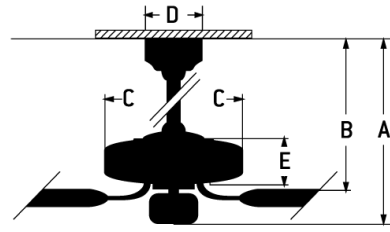

- Two options to Control fan: Included WUCI Handheld Control or Wi-Fi enabled Smart by Bond to use with most smart phones and devices
- Custom Reversible Trevor Blades Included Flat Black/Greywood
- Dual Mount (Flat or Angled Ceiling up to 23°)
- Suitable for Damp Locations
- Included (Optional) 18 Watt LED Light Kit (Dimmable); Optional Lens Cover Included
- Standard, 3-Speed Reversible Motor
- 6 inch Downrod Included
- JA8/Title24 Compliant
- Energy Guide 2602 CFM, High Speed 3514 CFM

Specs

Dimensions

Blade Sweep Opt (in.)	52
Blades	6
Blade Pitch (deg)	11
Motor Size (MM)	153x17
Amps at High Speed	0.46
Watts (Hi Speed)	54.95
Energy Guide Watts	35
Energy Guide CFM	2602
Energy Guide CFM_Watts	73
Energy Guide Est. Yearly Energy Cost	10
High Speed (CFM)	3514
Low Speed (CFM)	1568.28
Carton Size (CU FT)	1.20
Bulb CCT	3000

A:	14.97
A: w/o Light Kit -	15.04
B:	10.03
C:	8.96
D:	5.91
E:	7.55
Downrod Length (in.)	6

Bulb Wattage	18
CRI	90
Light Kit Options	IncludedOptional
Lumens	791
Mounting Location	Damp
Safety Rating	cETLus
Shipping Weight (lbs.)	19.18
UPS Oversized	No
Warranty	Limited Lifetime Warranty