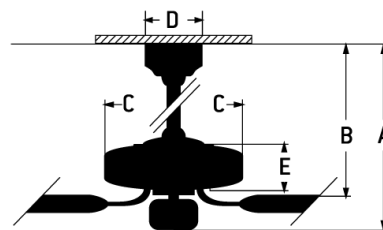

- Two options to Control fan: Included WIDC Handheld Control or Wi-Fi enabled Smart by Bond to use with most smart phones and devices
- Union 42 Hidden Blades Polycarbonate Blades Included
- Dual Mount (Flat or Angled Ceiling up to 23°, Slope Mount with SMA180XXX adapter only-Sold Separately)
- Suitable for Damp Locations
- Integrated 32 Watt LED Light Kit (Dimmable)
- Energy Saving, 6-Speed Reversible DC Motor
- 6 inch Downrod Included
- Energy Guide 2602 CFM, High Speed 2813 CFM

Specs

Blade Sweep Opt (in.)	42
Blades	3
Blade Pitch (deg)	6.50
Motor Size (MM)	155x8
Amps at High Speed	0.29
Watts (Hi Speed)	19.57
Energy Guide Watts	19
Energy Guide CFM	2602
Energy Guide CFM_Watts	134
Energy Guide Est. Yearly	5
Energy Cost	
High Speed (CFM)	2813
Low Speed (CFM)	2363
Carton Size (CU FT)	4.20
Bulb CCT	3000/4000/5000
Bulb Wattage	32
CRI	90
Light Kit Options	Integrated
Lumens	1608
Mounting Location	Damp
Shipping Weight (lbs.)	27.56
UPS Oversized	No
Warranty	Limited Lifetime Warranty
Blade Finish	Clear Acrylic

Dimensions

A:	15.98
B:	8.66
C:	21.65
D:	5.51
E:	10.54
Downrod Length (in.)	6

Finish

Flat Black

Craftmade • PO Box 612024 • Dallas, TX • 75261 • • • © 2024 All Rights Reserved