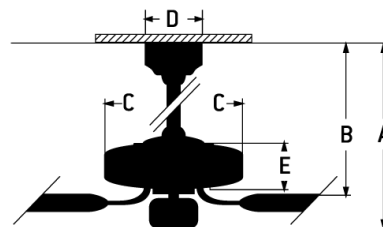

CRAFTMADE™

Ventura Indoor|Outdoor Fan - VEN52CW5

52" Ventura in Cottage White w/ Cottage White/Dark Driftwood
Blades

Color Cottage White

The 52" Ventura ceiling fan in cottage white with reversible driftwood/cottage white blades features a stylish dome LED dimmable light is controlled with included hand and wall controls. Damp-rated, this fan is suitable for use indoors or outside.

- IDC Remote and Wall Controls Included
- Custom Ventura Blades Included Cottage White/Dark Driftwood
- Dual Mount (Flat or Angled Ceiling up to 23°)
- Suitable for Damp Locations
- Integrated 19 Watt LED Light Kit (Dimmable)
- Energy Saving, 6-Speed Reversible DC Motor
- 6 inch Downrod Included
- Energy Guide 3308 CFM, High Speed 5010 CFM

Specs

Dimensions

Blade Sweep Opt (in.)	52
Blades	5
Blade Pitch (deg)	13
Motor Size (MM)	125x30
Amps at High Speed	0.47
Watts (Hi Speed)	35.78
Energy Guide Watts	22
Energy Guide CFM	3608
Energy Guide CFM_Watts	161
Energy Guide Est. Yearly	6
Energy Cost	
High Speed (CFM)	5372
Low Speed (CFM)	1609
Carton Size (CU FT)	1.99
Bulb CCT	3000
Bulb Wattage	19
CRI	90
Light Kit Options	Integrated
Lumens	1095
Mounting Location	Damp
Shipping Weight (lbs.)	16.98
UPS Oversized	No
Warranty	Limited Lifetime Warranty
Finish	Cottage White

A:	18.91
B:	10.57
C:	11.81
D:	5.85
E:	12.80
Downrod Length (in.)	6

Craftmade • PO Box 612024 • Dallas, TX • 75261 • • • © 2024 All Rights Reserved