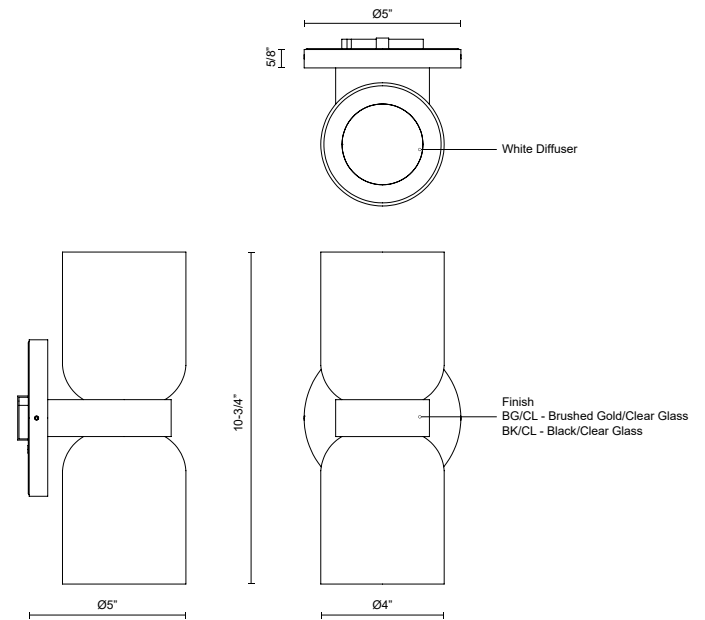

CEDAR WS52511

WALL

PROJECT

WS52511-BG/CL
Brushed Gold/Clear

WS52511-BK/CL
Black/Clear

SPECIFICATION DETAILS

Fixture Dimensions	W4" x H10-3/4" x E5"
Light Source	DC LED WITH DRIVER
Wattage	15W
Total Lumens	1275lm
Delivered Lumens	BG/CL-1218lm; BK/CL-1120lm;
Voltage	120V
Color Temperature	3000K
CRI (Ra)	90CRI
Optional Color Temps	2700K - 5000K Available, Minimum Order Quantities Apply
LED Rated Life	50,000 hours
Dimming	100% - 10%, TRIAC or ELV Dimmer (Not Included)
Diffuser Details	White Diffuser (interior)
Glass Details	Clear Glass (exterior)
Location	Damp
Illumination Direction	Up/Down
Mounting Style	Up or Down
CEC Title 24 JA8	Yes, JA8-2022
Canopy Dimensions	D5" x H5/8"
Paint Finish	BG02; BK02;

* For custom options, consult factory for details.

* For warranty information, please visit www.kuzcolighting.com/warranty

DESCRIPTION

The charming Cedar Collection is filled with whimsical frosted glass diffusers resting inside clear glass shades. This versatile family includes a variety of different mounting options that can be mounted up, down, horizontally, or vertically. The metal base details offer a nice rigidity that compliments the soft curves found on the rest of the piece and are available in two finishes.