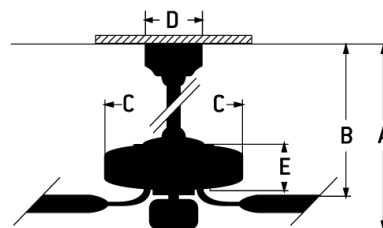

- Two options to Control fan: Included WIDC2-S-Handheld Control or Wi-Fi enabled Smart by Bond to use with most smart phones and devices
- Whiskey 42 Hidden Blades Polycarbonate Blades Included
- Dual Mount (Flat or Angled Ceiling up to 23°, Slope Mount with SMA180XXX adapter only-Sold Separately)
- Suitable for Indoor only
- Integrated 3 x 8 Watt LED Bulb Light Kit (Dimmable)
- Energy Saving, 6-Speed Reversible DC Motor
- 6 inch Downrod Included
- Energy Guide 2742 CFM, High Speed 3030 CFM

Specs

Blade Sweep Opt (in.)	42
Blades	3
Blade Pitch (deg)	6.50
Motor Size (MM)	155x8
Amps at High Speed	0.28
Watts (Hi Speed)	18.58
Energy Guide Watts	17
Energy Guide CFM	2742
Energy Guide CFM_Watts	155
Energy Guide Est. Yearly	5
Energy Cost	
High Speed (CFM)	3030
Low Speed (CFM)	2416
Carton Size (CU FT)	3.78
Bulb CCT	3000
Bulb Wattage	8
CRI	80
Light Kit Options	Integrated
Lumens	2100
Mounting Location	Indoor
Shipping Weight (lbs.)	26.46
UPS Oversized	No
Warranty	Limited Lifetime Warranty
Blade Finish	Clear Acrylic

Dimensions

A:	15.49
B:	11.81
C:	19.29
D:	5.91
E:	9.37
Downrod Length (in.)	6

Finish

Flat Black

Craftmade • PO Box 612024 • Dallas, TX • 75261 • • • © 2024 All Rights Reserved