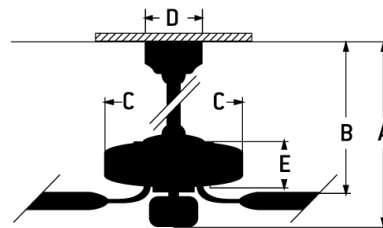

CRAFTMADE™

Zoom Indoor|Outdoor Fan - ZOM66FB6

66" Zoom in Flat Black w/ Flat Black Blades

Color Flat Black

The Zoom 66" damp-rated ceiling fan is the ideal combination of design and engineered performance. The Zoom by Craftmade features custom ABS blades powered by an energy-saving, six-speed reversible DC motor, two controls for wall or handheld use, integrated dimmable LED light and dual-mount capability for flat or sloped ceiling installation.

- IDC2 Wall Control (2) and Remote Clamshell Included
- Custom Zoom ABS Blades Included Flat Black
- Dual Mount (Flat or Angled Ceiling up to 23°, Slope Mount with SMA180XXX adapter only-Sold Separately)
- Suitable for Damp Locations
- Integrated 18 Watt LED Light Kit (Dimmable)
- Energy Saving, 6-Speed Reversible DC Motor
- 10 inch Downrod Included
- JA8/Title24 Compliant
- Energy Guide 8115 CFM, High Speed 11008 CFM

Specs

Blade Sweep Opt (in.)	66
Blades	6
Blade Pitch (deg)	13
Motor Size (MM)	153x16
Amps at High Speed	0.55
Watts (Hi Speed)	37.80
Energy Guide Watts	25
Energy Guide CFM	8115
Energy Guide CFM_Watts	329
Energy Guide Est. Yearly	7
Energy Cost	
High Speed (CFM)	11008
Low Speed (CFM)	4838
Carton Size (CU FT)	2.56
Bulb CCT	3000
Bulb Wattage	18
CRI	90
Light Kit Options	Integrated
Lumens	1286
Mounting Location	Damp
Shipping Weight (lbs.)	23.15
UPS Oversized	No
Warranty	Limited Lifetime Warranty
Finish	Flat Black

Dimensions

A:	13.98
B:	10.31
C:	10.75
D:	5.83
E:	4.76
Downrod Length (in.)	10

Craftmade • PO Box 612024 • Dallas, TX • 75261 • • • © 2024 All Rights Reserved