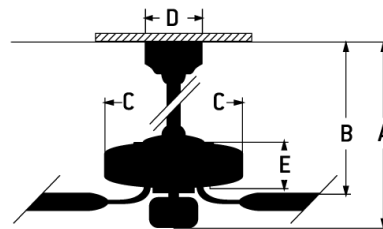

CRAFTMADE™

Kate Indoor Fan - KTE52BNK5

52" Kate in Brushed Polished Nickel w/ Driftwood/Grey Walnut Blades

Color Brushed Polished Nickel

Appealing and strong, the Kate 52" ceiling fan with optional three light fitter featuring clear glass and included LED filament bulbs, efficient motor with three speeds and reverse offers impressive performance year round and is sure to catch your eye.

- Standard Pull Chain Speed Control
- Custom Reversible Kate Blades Included Driftwood/Grey Walnut
- Dual Mount (Flat or Angled Ceiling up to 23°)
- Suitable for Indoor only
- Included (Optional) 3 x 4 Watt LED Bulb Light Kit (Dimmable)
- Standard, 3-Speed Reversible Motor
- 6 inch Downrod Included
- Energy Guide 2904 CFM, High Speed 3967 CFM

Specs

Blade Sweep Opt (in.)	52
Blades	5
Blade Pitch (deg)	12
Motor Size (MM)	153x15
Amps at High Speed	0.52
Watts (Hi Speed)	60
Energy Guide Watts	39
Energy Guide CFM	2904
Energy Guide CFM_Watts	74
Energy Guide Est. Yearly Energy Cost	11
High Speed (CFM)	3967
Low Speed (CFM)	1699.97
Carton Size (CU FT)	1.95
Bulb CCT	2700
Bulb Wattage	4
CRI	80
Light Kit Options	IncludedOptional
Lumens	983
Mounting Location	Indoor
Shipping Weight (lbs.)	21.23
UPS Oversized	No
Warranty	Limited Lifetime Warranty
Blade Finish	Driftwood-Grey Walnut
Finish	Brushed Polished Nickel

Dimensions

A:	21.57
B:	13.30
C:	9.88
D:	5.51
E:	5.51
Downrod Length (in.)	6

Craftmade • PO Box 612024 • Dallas, TX • 75261 • • • © 2024 All Rights Reserved