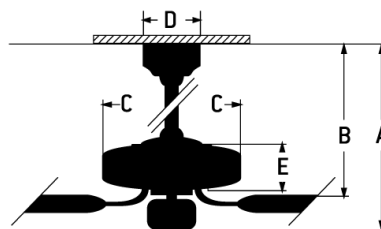

CRAFTMADE™

Keen Indoor Fan - KNE48BNK3

48" Keen in Brushed Polished Nickel w/ Flat Black/Greywood Blades

Color Brushed Polished Nickel

The simplistic silhouette, understated yet distinctive, and stylish good looks make the Keen 48" dual mount ceiling fan by Craftmade a smart choice. Offering a quiet standard, 3-speed reversible motor with custom reversible blades, seamlessly integrated white frost dimmable LED light kit with optional lens cover with remote and wall controls included, the Keen will provide years of performance and style.

- UCI Wall Control (2) and Remote Clamshell Included
- Custom Reversible Keen Blades Included Flat Black/Greywood
- Dual Mount (Flat or Angled Ceiling up to 23°)
- Suitable for Indoor only
- Included (Optional) 18 Watt LED Light Kit (Dimmable); Optional Lens Cover Included
- Standard, 3-Speed Reversible Motor
- 6 inch Downrod Included
- JA8/Title24 Compliant
- Energy Guide 2599 CFM, High Speed 3314 CFM

Specs

Blade Sweep Opt (in.)	48
Blades	3
Blade Pitch (deg)	10
Motor Size (MM)	153x12
Amps at High Speed	0.45
Watts (Hi Speed)	55.15
Energy Guide Watts	37
Energy Guide CFM	2599
Energy Guide CFM_Watts	70
Energy Guide Est. Yearly Energy Cost	10
High Speed (CFM)	3313
Low Speed (CFM)	1789.05
Carton Size (CU FT)	1.69
Bulb CCT	3000
Bulb Wattage	18
CRI	90
Light Kit Options	IncludedOptional
Lumens	1118.90
Mounting Location	Indoor
Shipping Weight (lbs.)	15.65
UPS Oversized	No

Dimensions

A:	17.12
A: w/o Light Kit -	17.13
A: 2nd DR w/o Light	17.13
B:	13
C:	9.53
D:	5.87
E:	4.06
Downrod Length (in.)	6

Warranty
Blade Finish
Finish

Limited Lifetime Warranty
Flat Black-Greywood
Brushed Polished Nickel